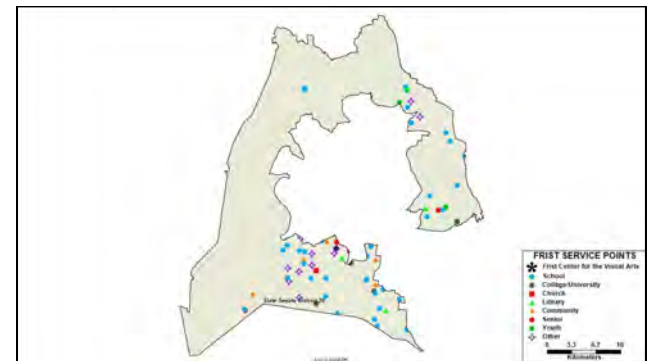

SENIORS

FiftyForward Donelson Station
FiftyForward J. L. Turner
Richland Place

YOUTH

Fairfield Missionary Baptist- Kingdom Kids Academy
YMCA of Middle Tennessee- Donelson Hermitage

OTHER

Adult Tour- Rhonda Small
Destination Nashville
Guys and Dolls
Jane Austen Association of North America
Modern Readers Book Club
NACUBO Group- Maple Ridge Events
Raymond James & Associates, Inc.
Seed and Weed Garden Club
Society of Nashville Artistic Photographers(SNAP)
The Centennial Club of Nashville