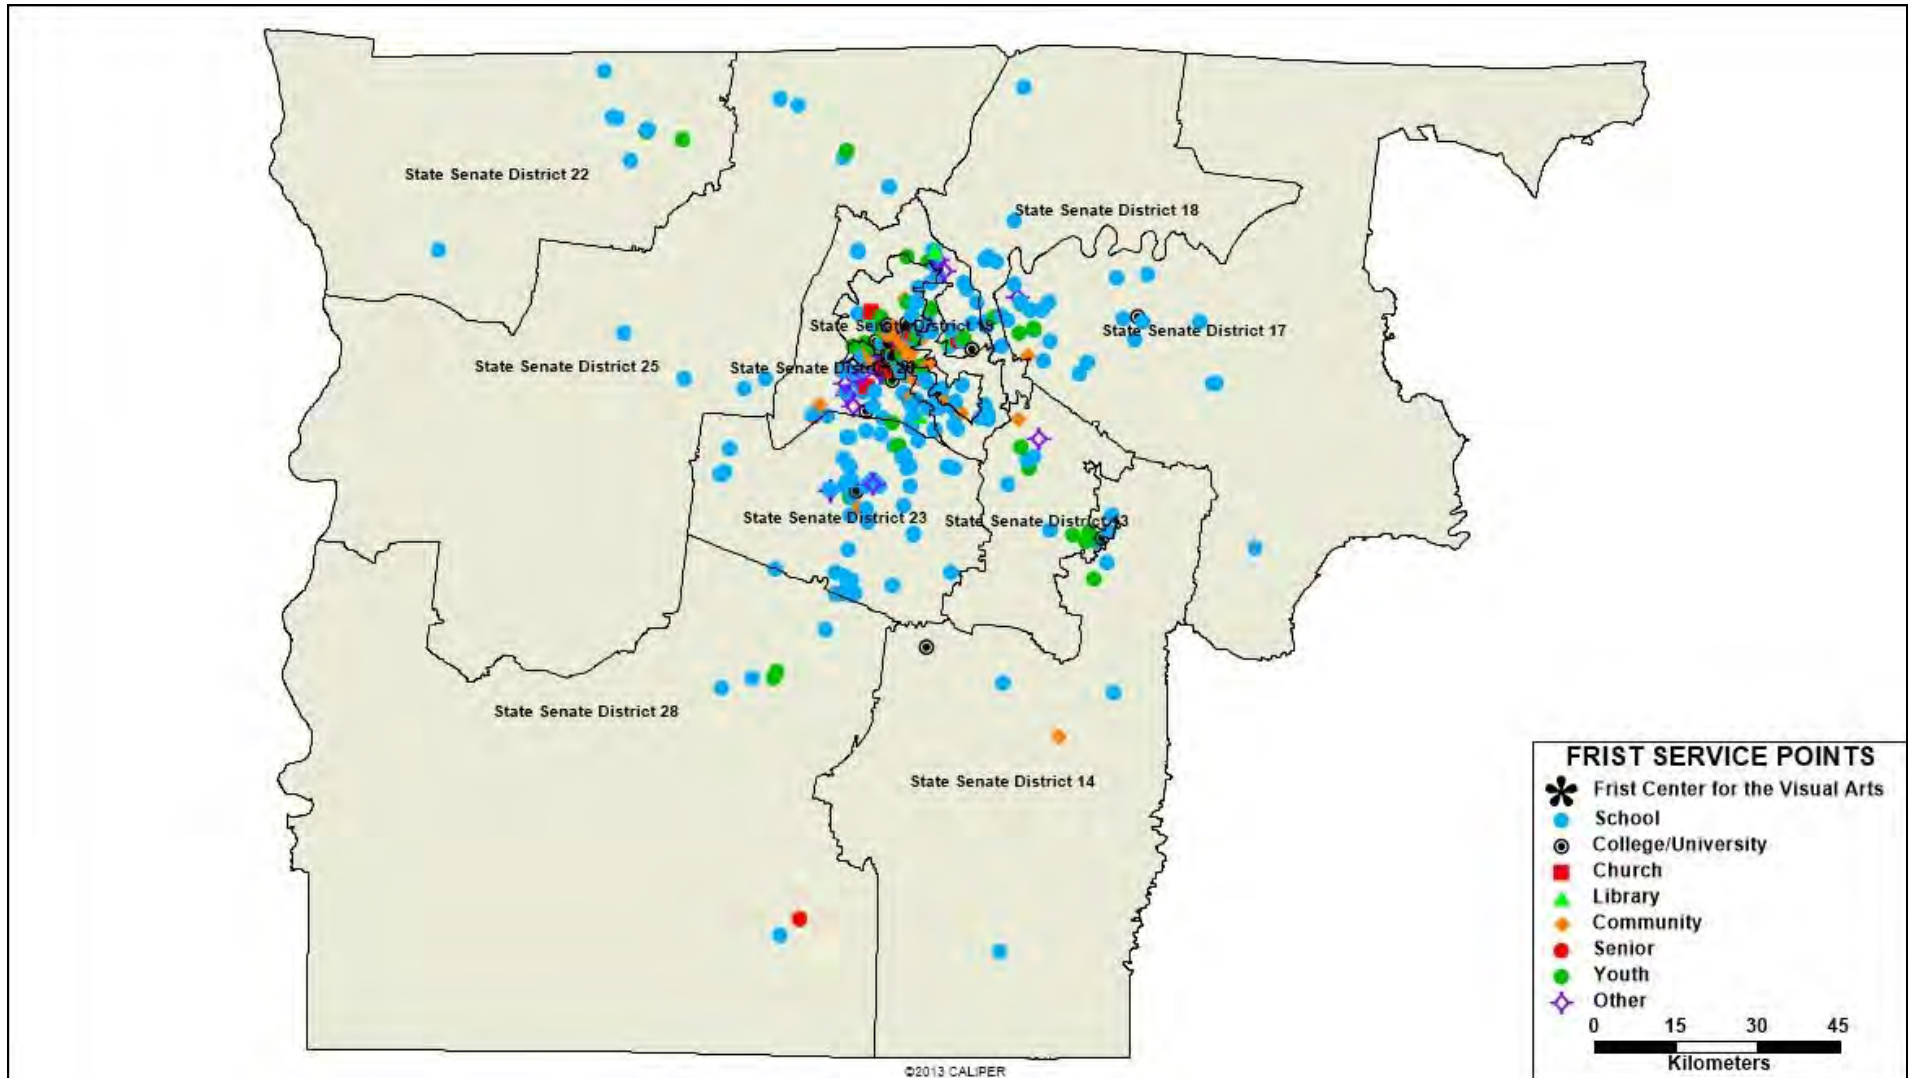

OTHER

Carole's Club
Interior Designer Group
Mary's Club

TENNESSEE STATE SENATE DISTRICTS—Central Tennessee. See next pages for detailed lists of districts 13—14, 17-23, 25 and 28.

TENNESSEE STATE SENATE DISTRICTS 13, 14, 17 and 18