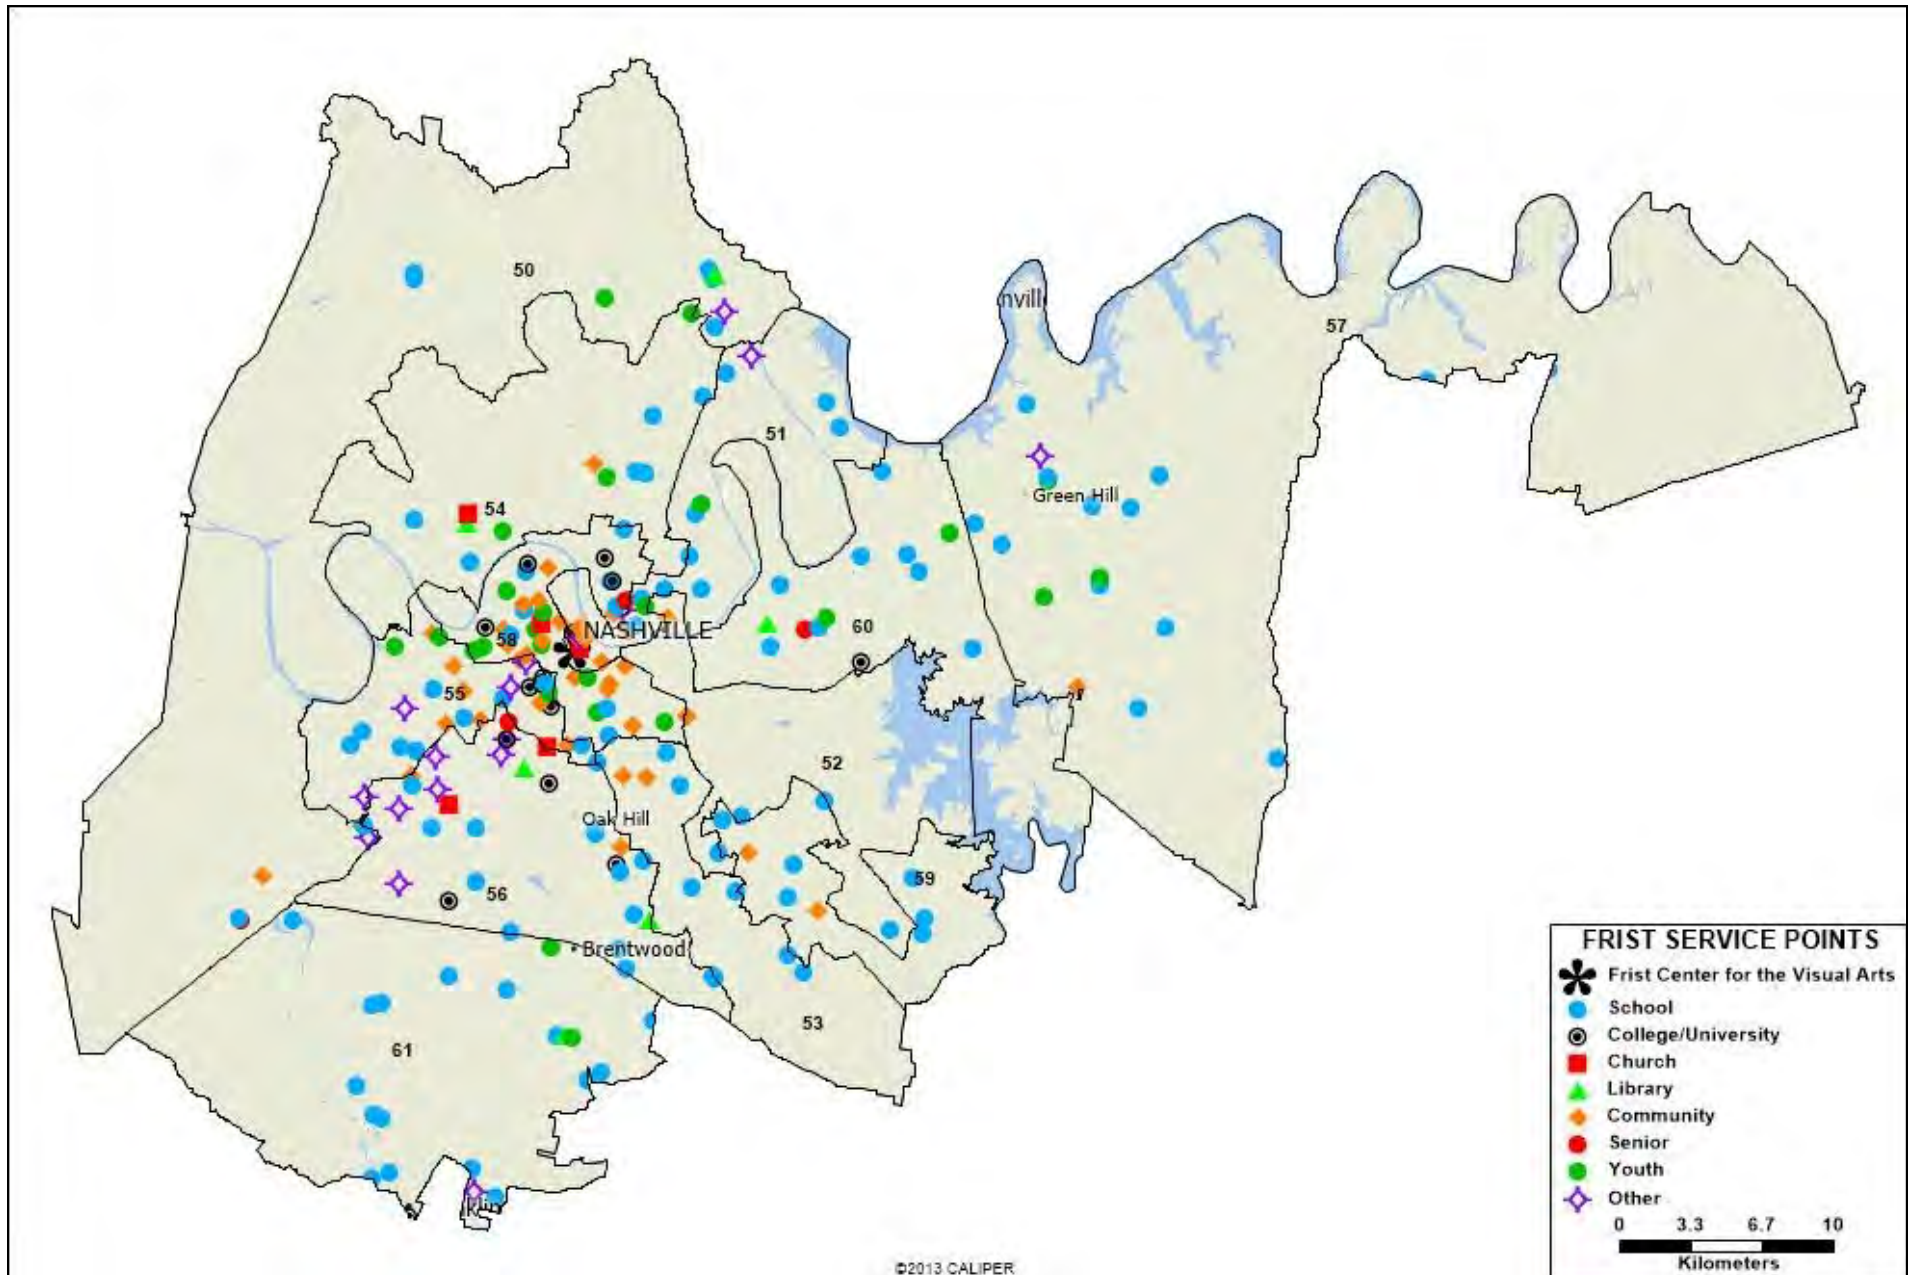

TENNESSEE HOUSE DISTRICTS 50—61. SEE FOLLOWING PAGES FOR IMAGES AND DETAILED LISTS.