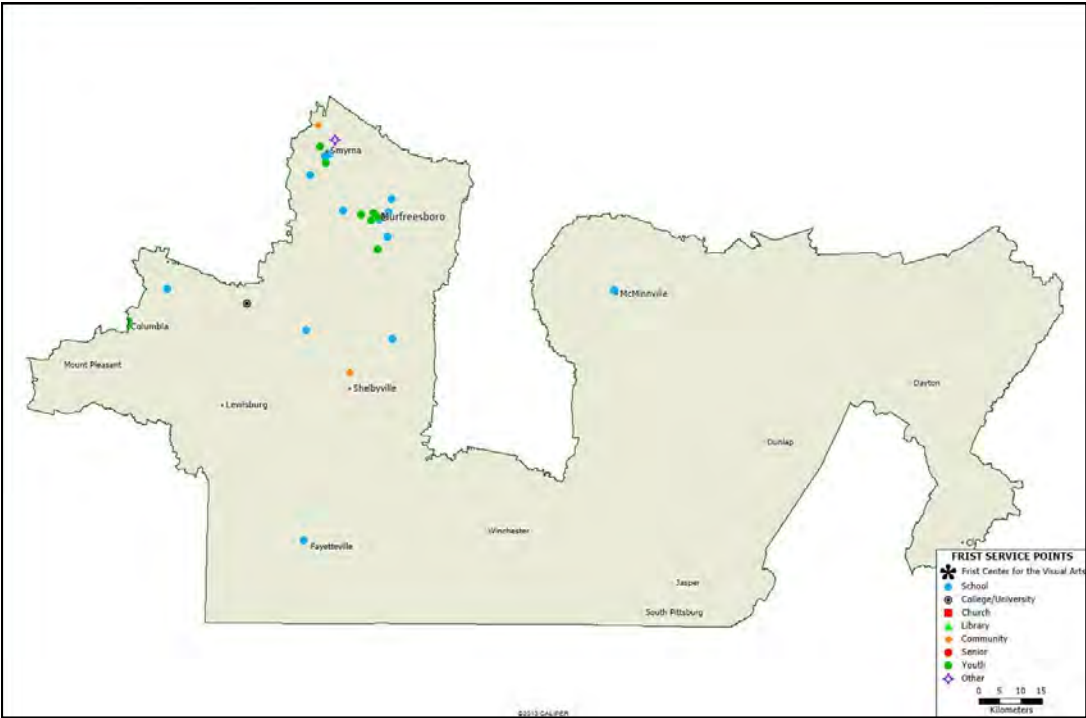

TENNESSEE 4TH CONGRESSIONAL DISTRICT

COLLEGES & UNIVERSITIES
Middle Tennessee State University
Nossi College of Art

COMMUNITY
Center for Excellence, Inc.
Extension Association for Family and Consumer Science

SCHOOLS
Agathos Classical School
Beech Elementary
Blackman High School
Bobby Ray Memorial
Community High School
Fayetteville High School
Holloway High School
Lancaster Christian Academy
Oakland High School
Reeves Rogers ESP
Smyrna Primary
Stewarts Creek High School
Webb School

YOUTH
Boys & Girls Club of Maury County
Boys & Girls Club of Rutherford County (Columbia)
Boys & Girls Club of Rutherford County (Smyrna)
City of Columbia Parks & Recreation Summer Playground
Dance with Stacey
Girl Scouts Middle TN Troop 374
Mid-Cumberland Head Start
North Rutherford YMCA
Rutherford County Family YMCA
Stevens Family TaeKwonDo
YMCA School Age Services

OTHER
Tennessee Rehabilitation Center