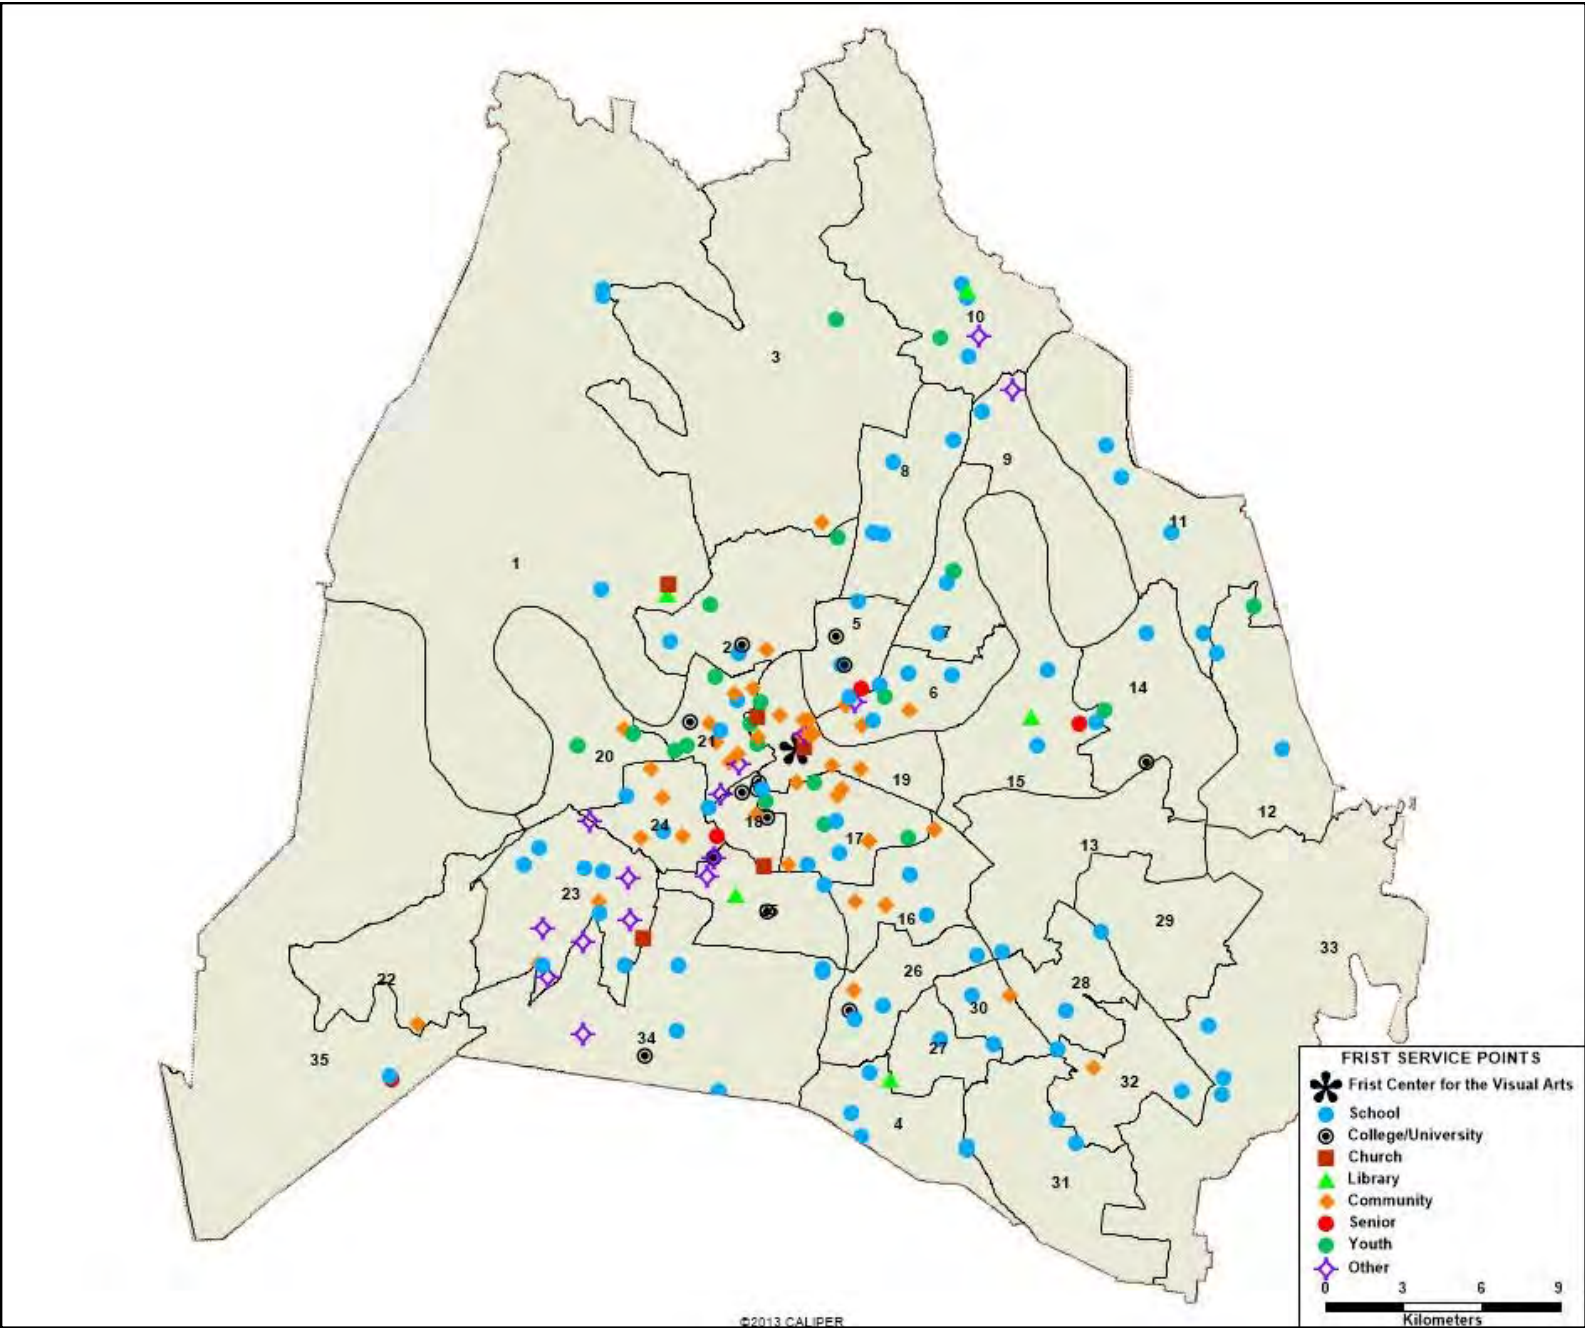

FRIST CENTER FOR THE VISUAL ARTS: SERVICE POINTS IN DAVIDSON COUNTY, BY METROPOLITAN COUNCIL DISTRICT. Please see following pages for detailed list.

METRO COUNCIL DISTRICT 1

Cumberland Elementary
Joelton Elementary
Joelton Middle
Nashville Public Library- Bordeaux Branch
Word of Life Christian Center