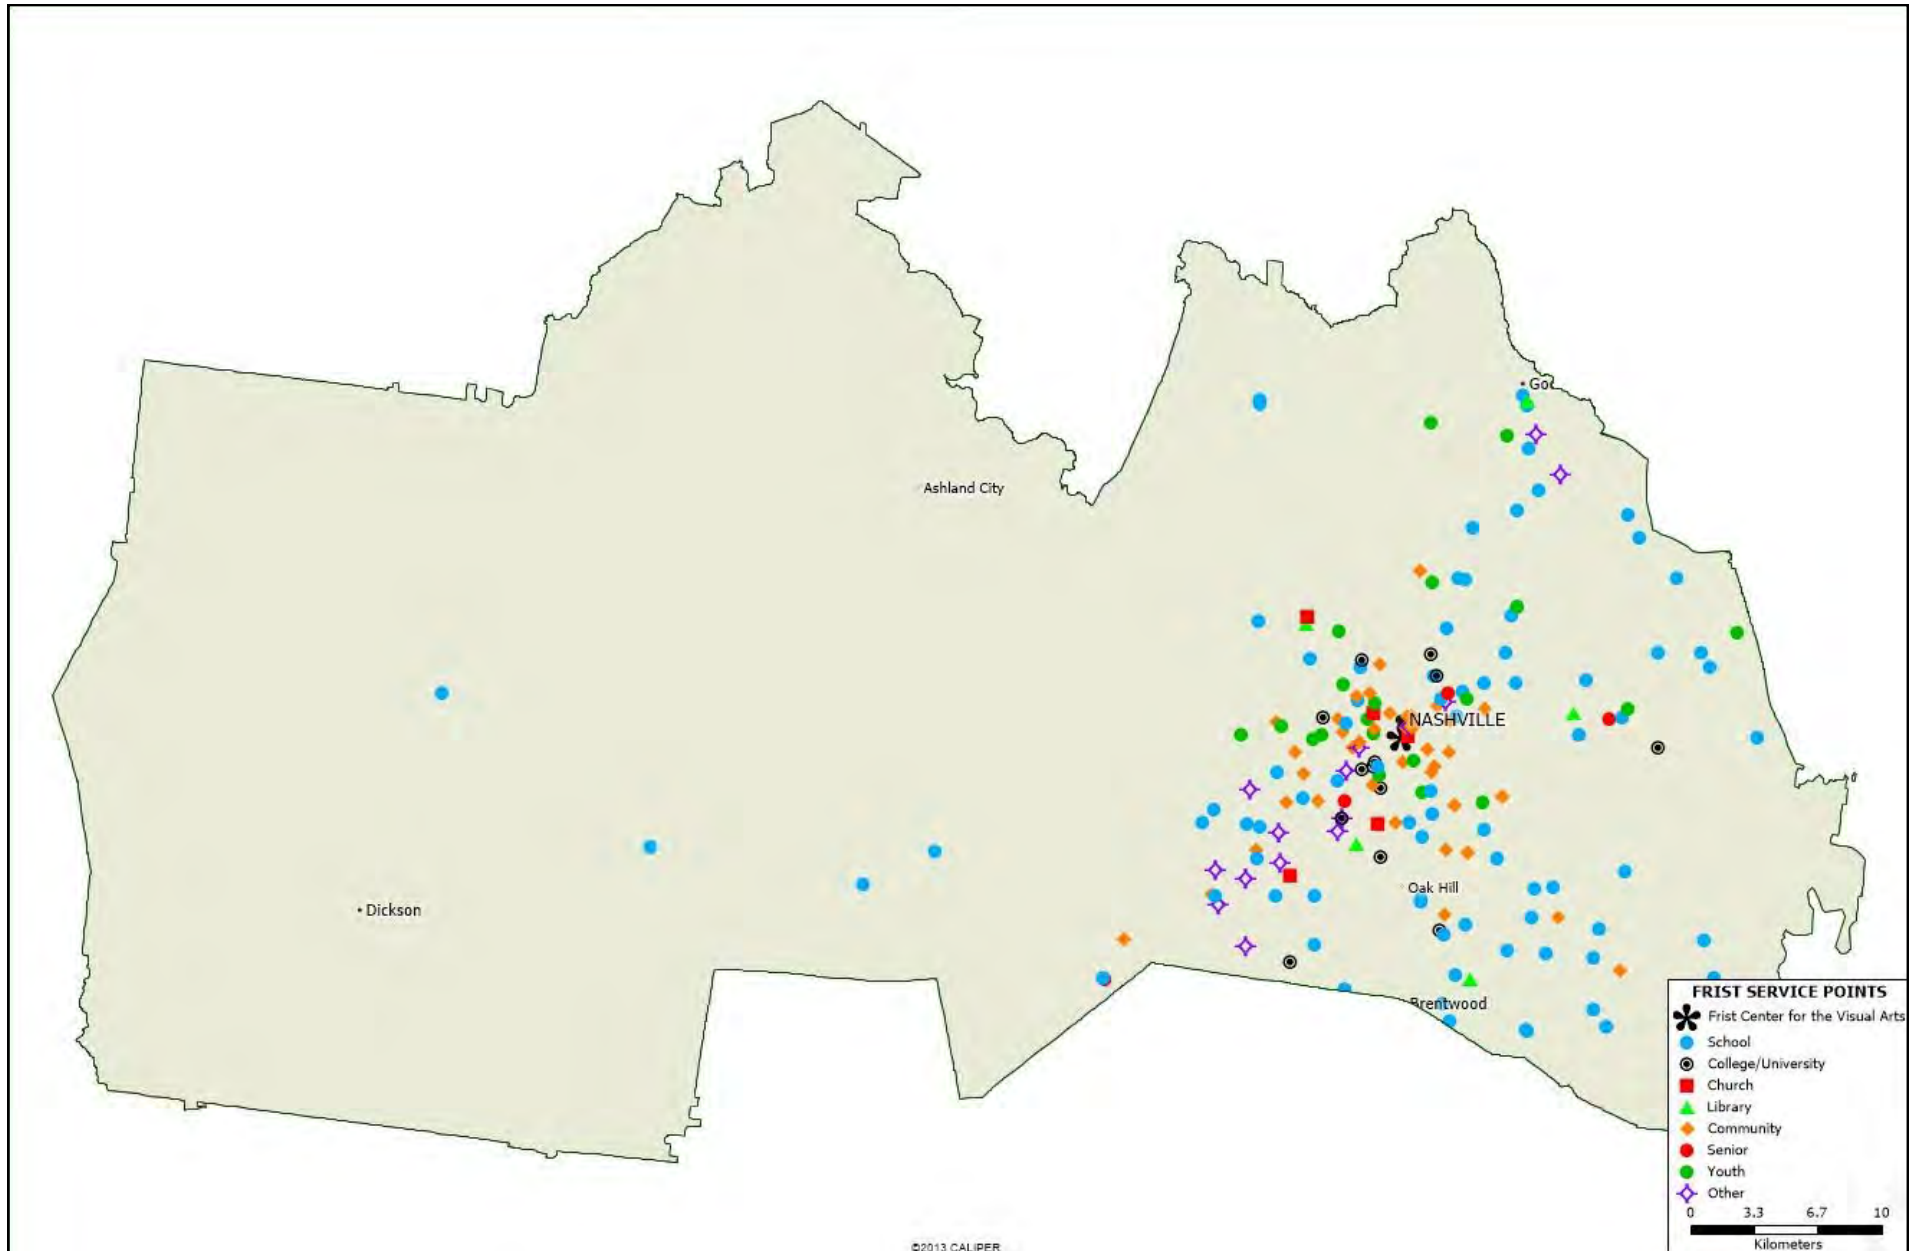

FRIST CENTER FOR THE VISUAL ARTS PROVIDES EDUCATION SERVICES TO NEARLY 200 ORGANIZATIONS IN TENNESSEE'S 5TH CONGRESSIONAL DISTRICT (see next page for detailed list)