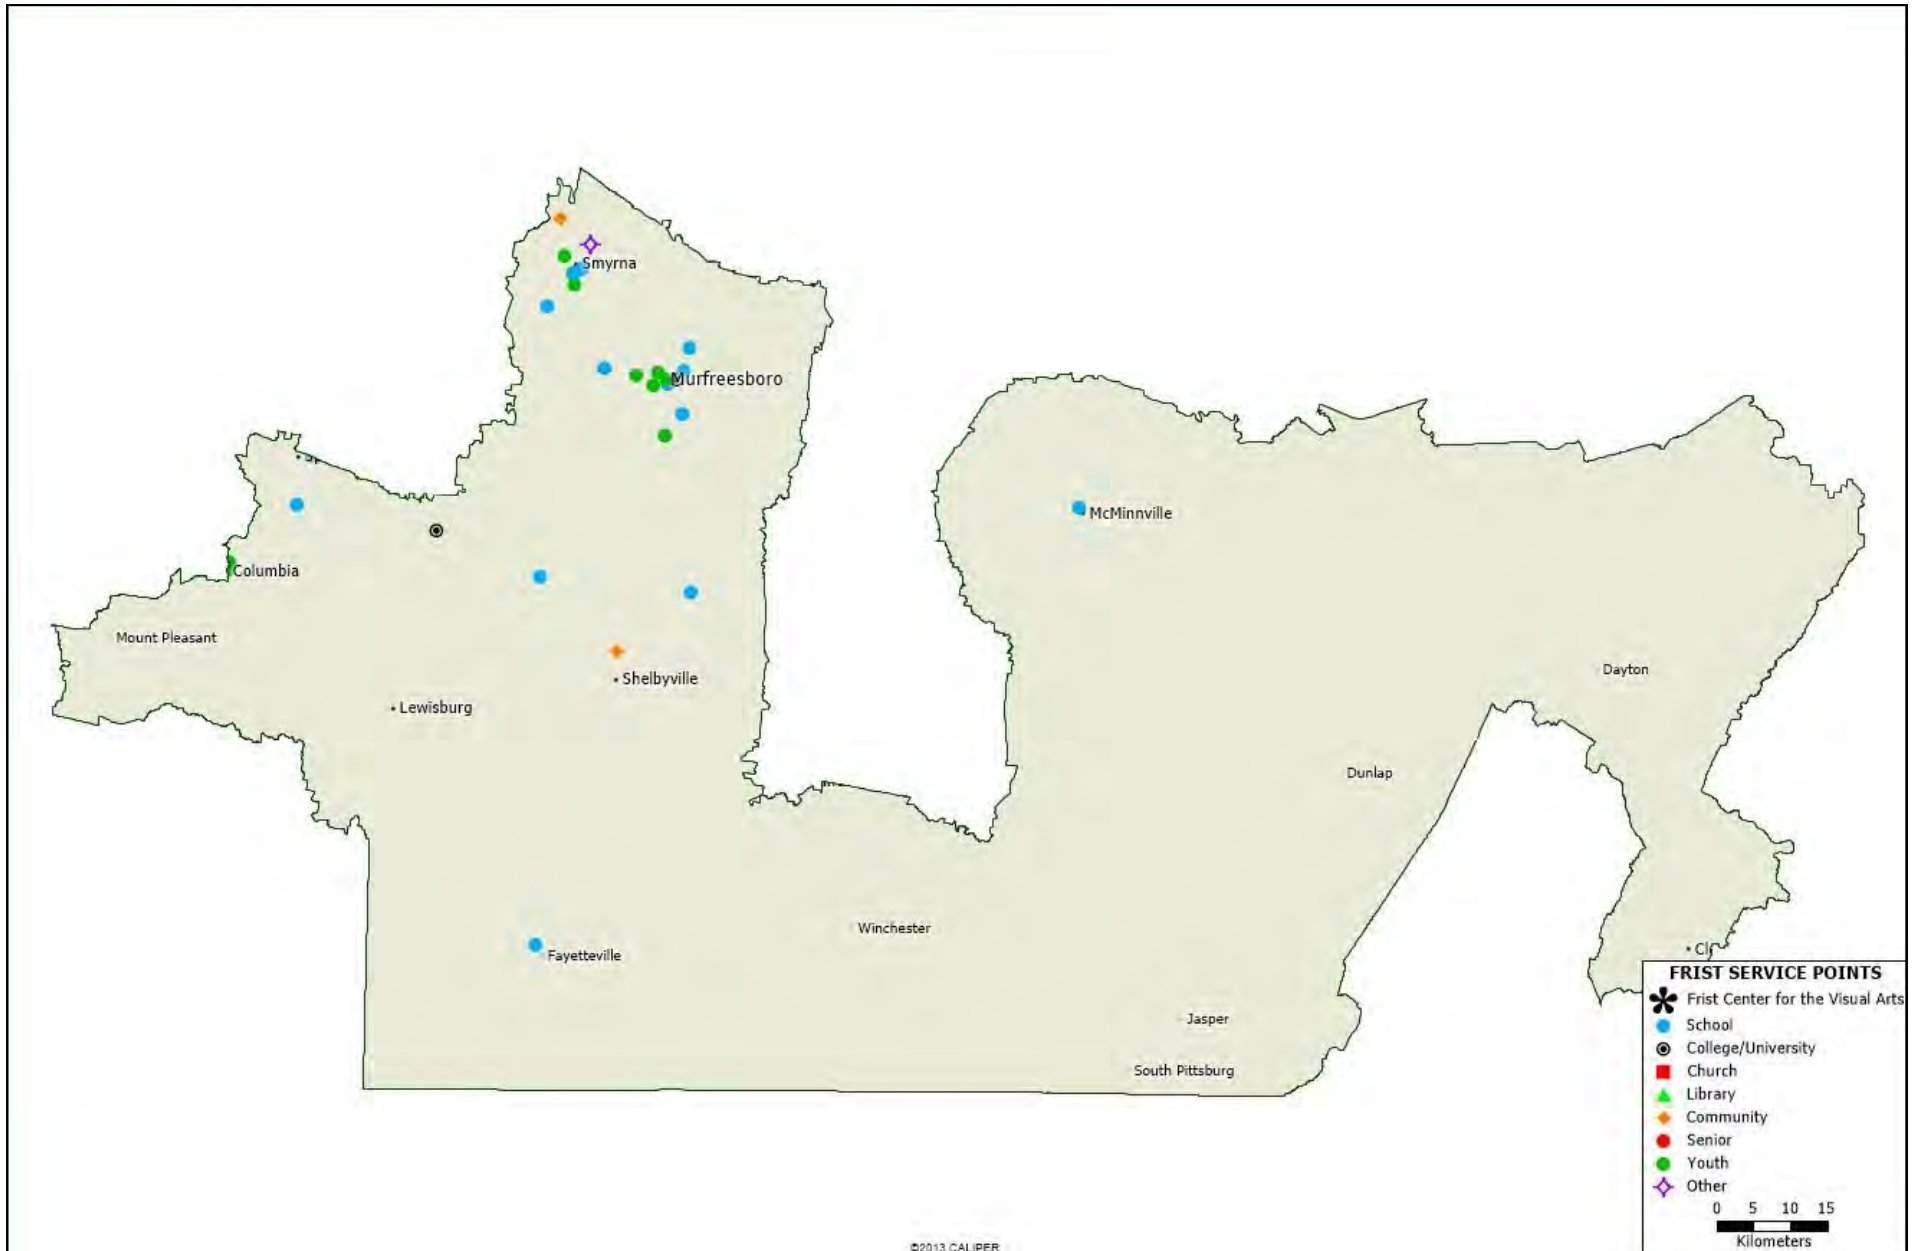

**FRIST CENTER FOR THE VISUAL ARTS PROVIDES EDUCATION SERVICES TO 29 ORGANIZATIONS
IN TENNESSEE'S 4TH CONGRESSIONAL DISTRICT (see next page for detailed list)**