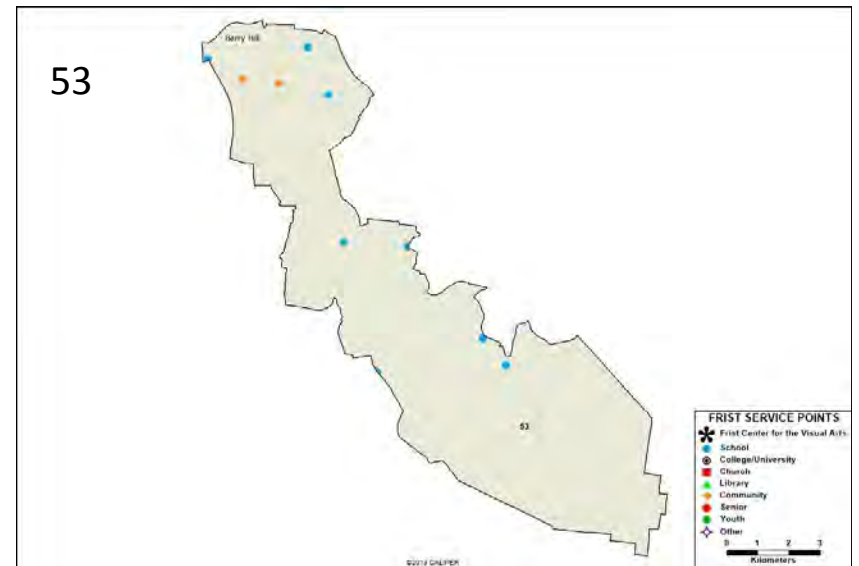

TENNESSEE HOUSE DISTRICTS 50—53. SEE FOLLOWING PAGES FOR DETAILED LISTS.