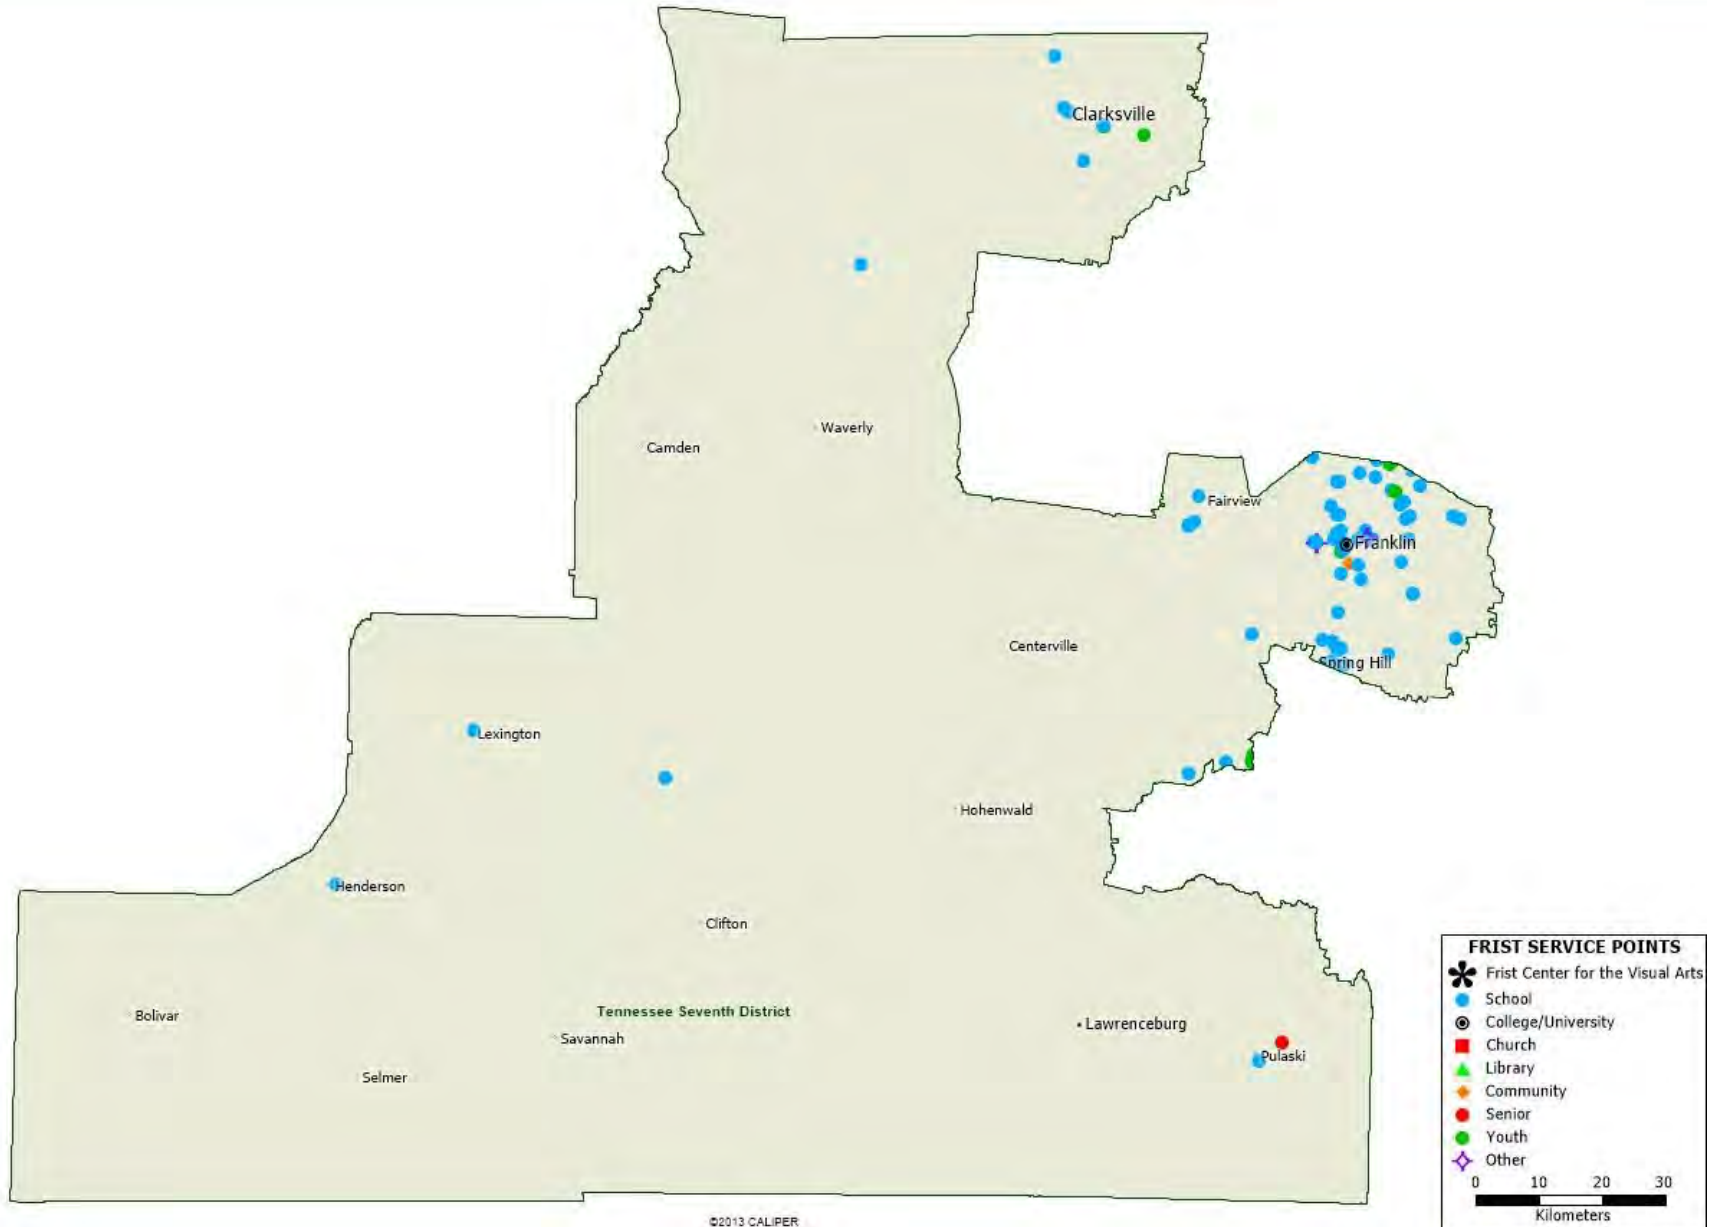

FRIST CENTER FOR THE VISUAL ARTS PROVIDES EDUCATION SERVICES TO 79 ORGANIZATIONS IN TENNESSEE'S 7TH CONGRESSIONAL DISTRICT (see next page for detailed list)