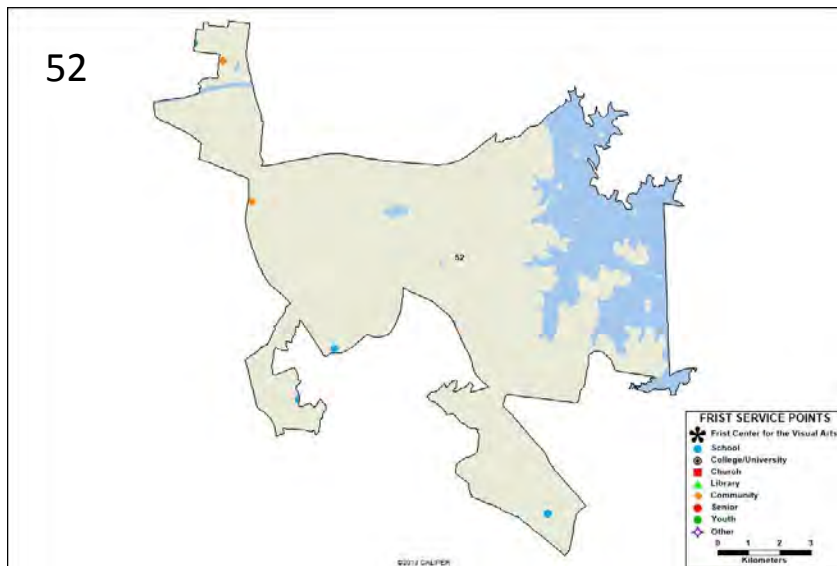

TENNESSEE HOUSE DISTRICTS 50—53. SEE FOLLOWING PAGES FOR DETAILED LISTS.