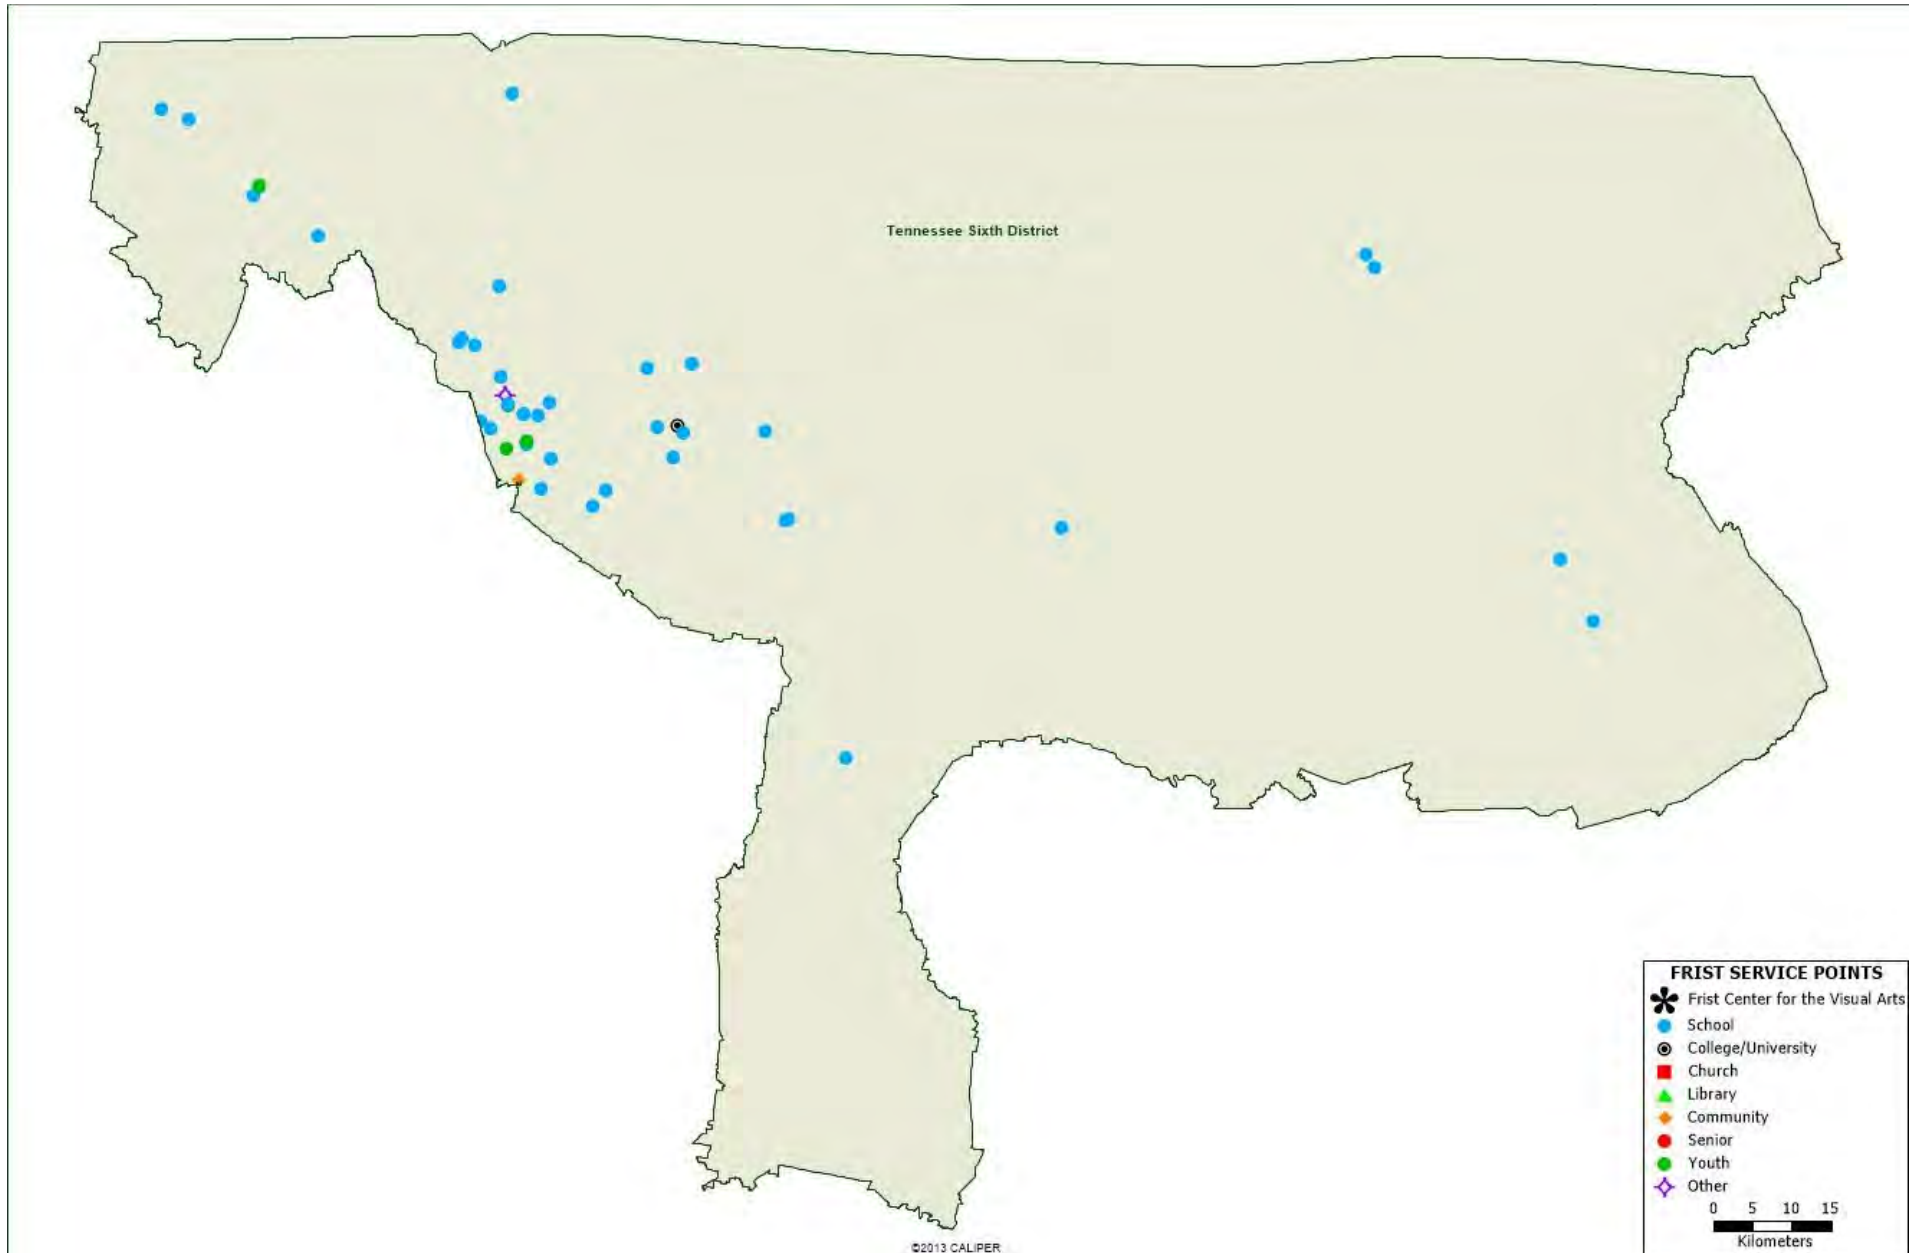

**FRIST CENTER FOR THE VISUAL ARTS PROVIDES EDUCATION SERVICES TO 46 ORGANIZATIONS
IN TENNESSEE'S 6TH CONGRESSIONAL DISTRICT (see next page for detailed list)**