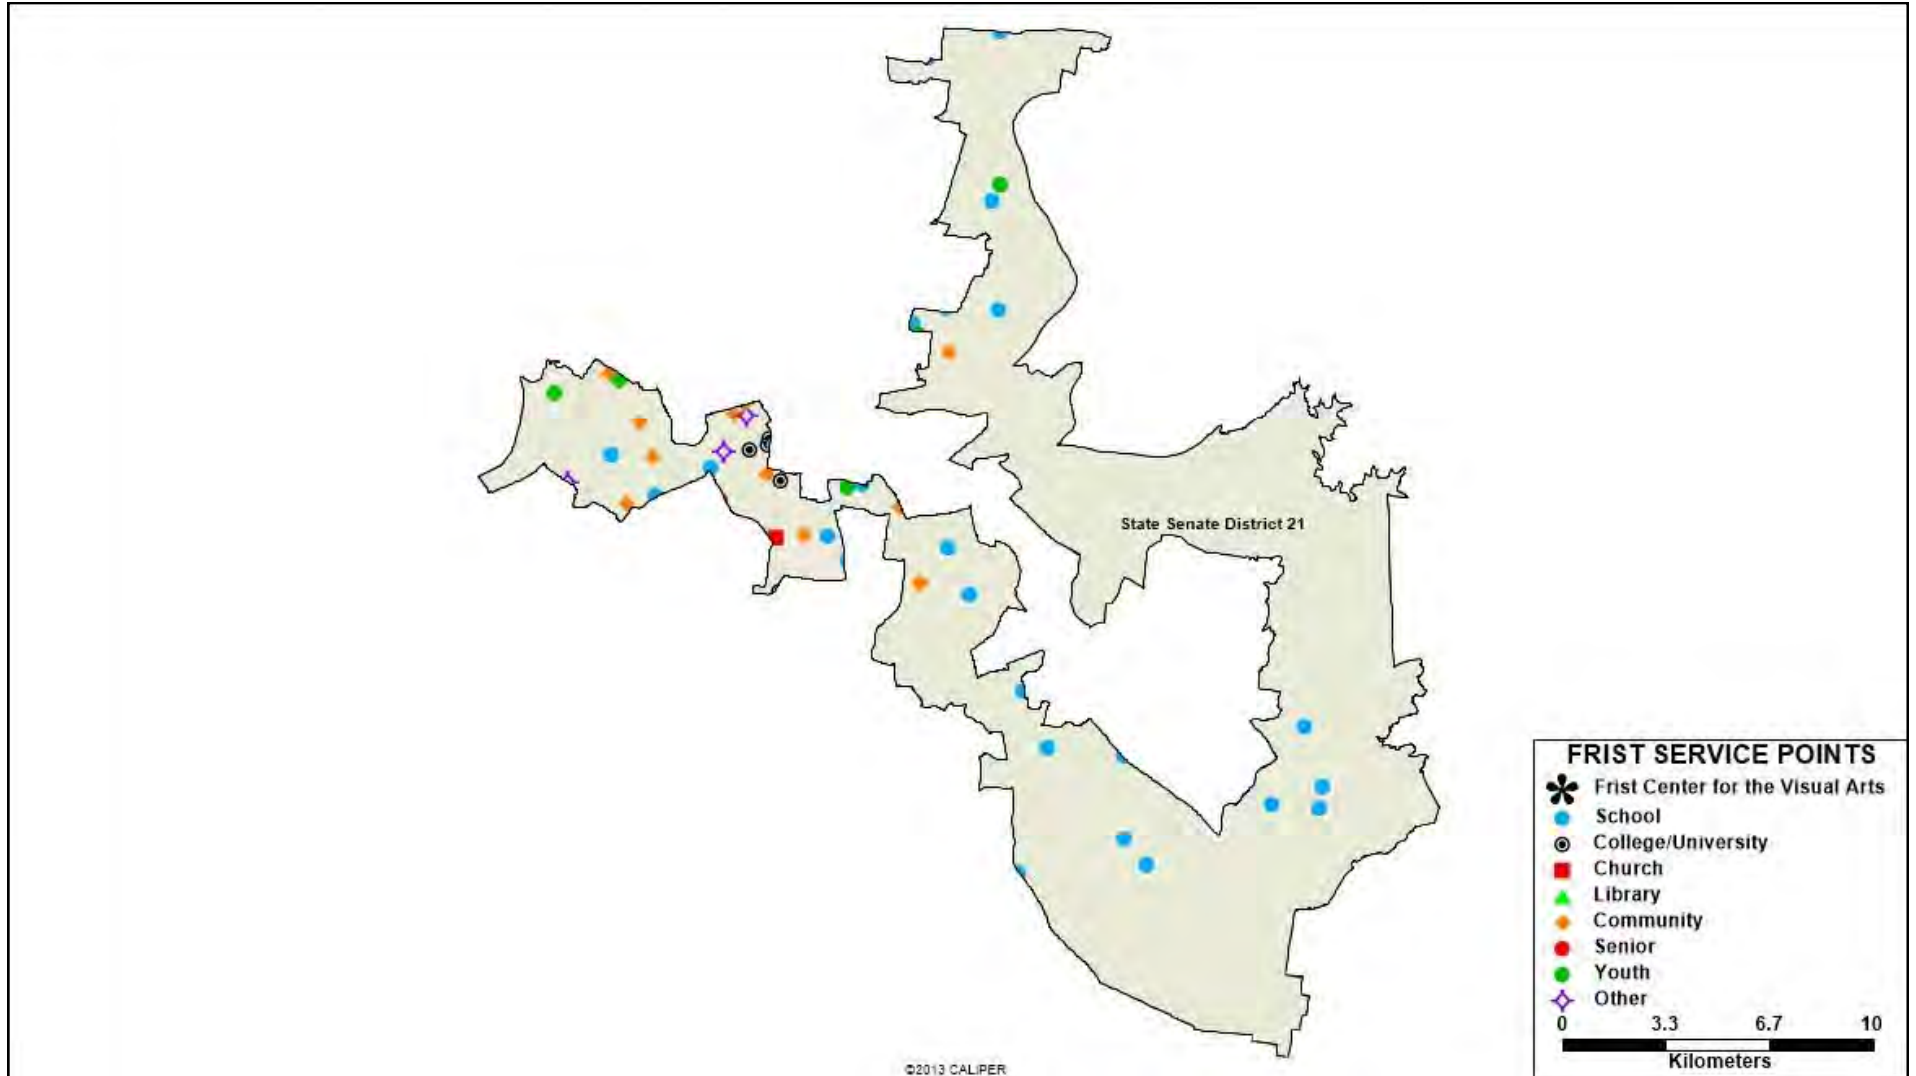

TENNESSEE SENATE DISTRICT 21—SEE NEXT PAGE FOR DETAILED LIST