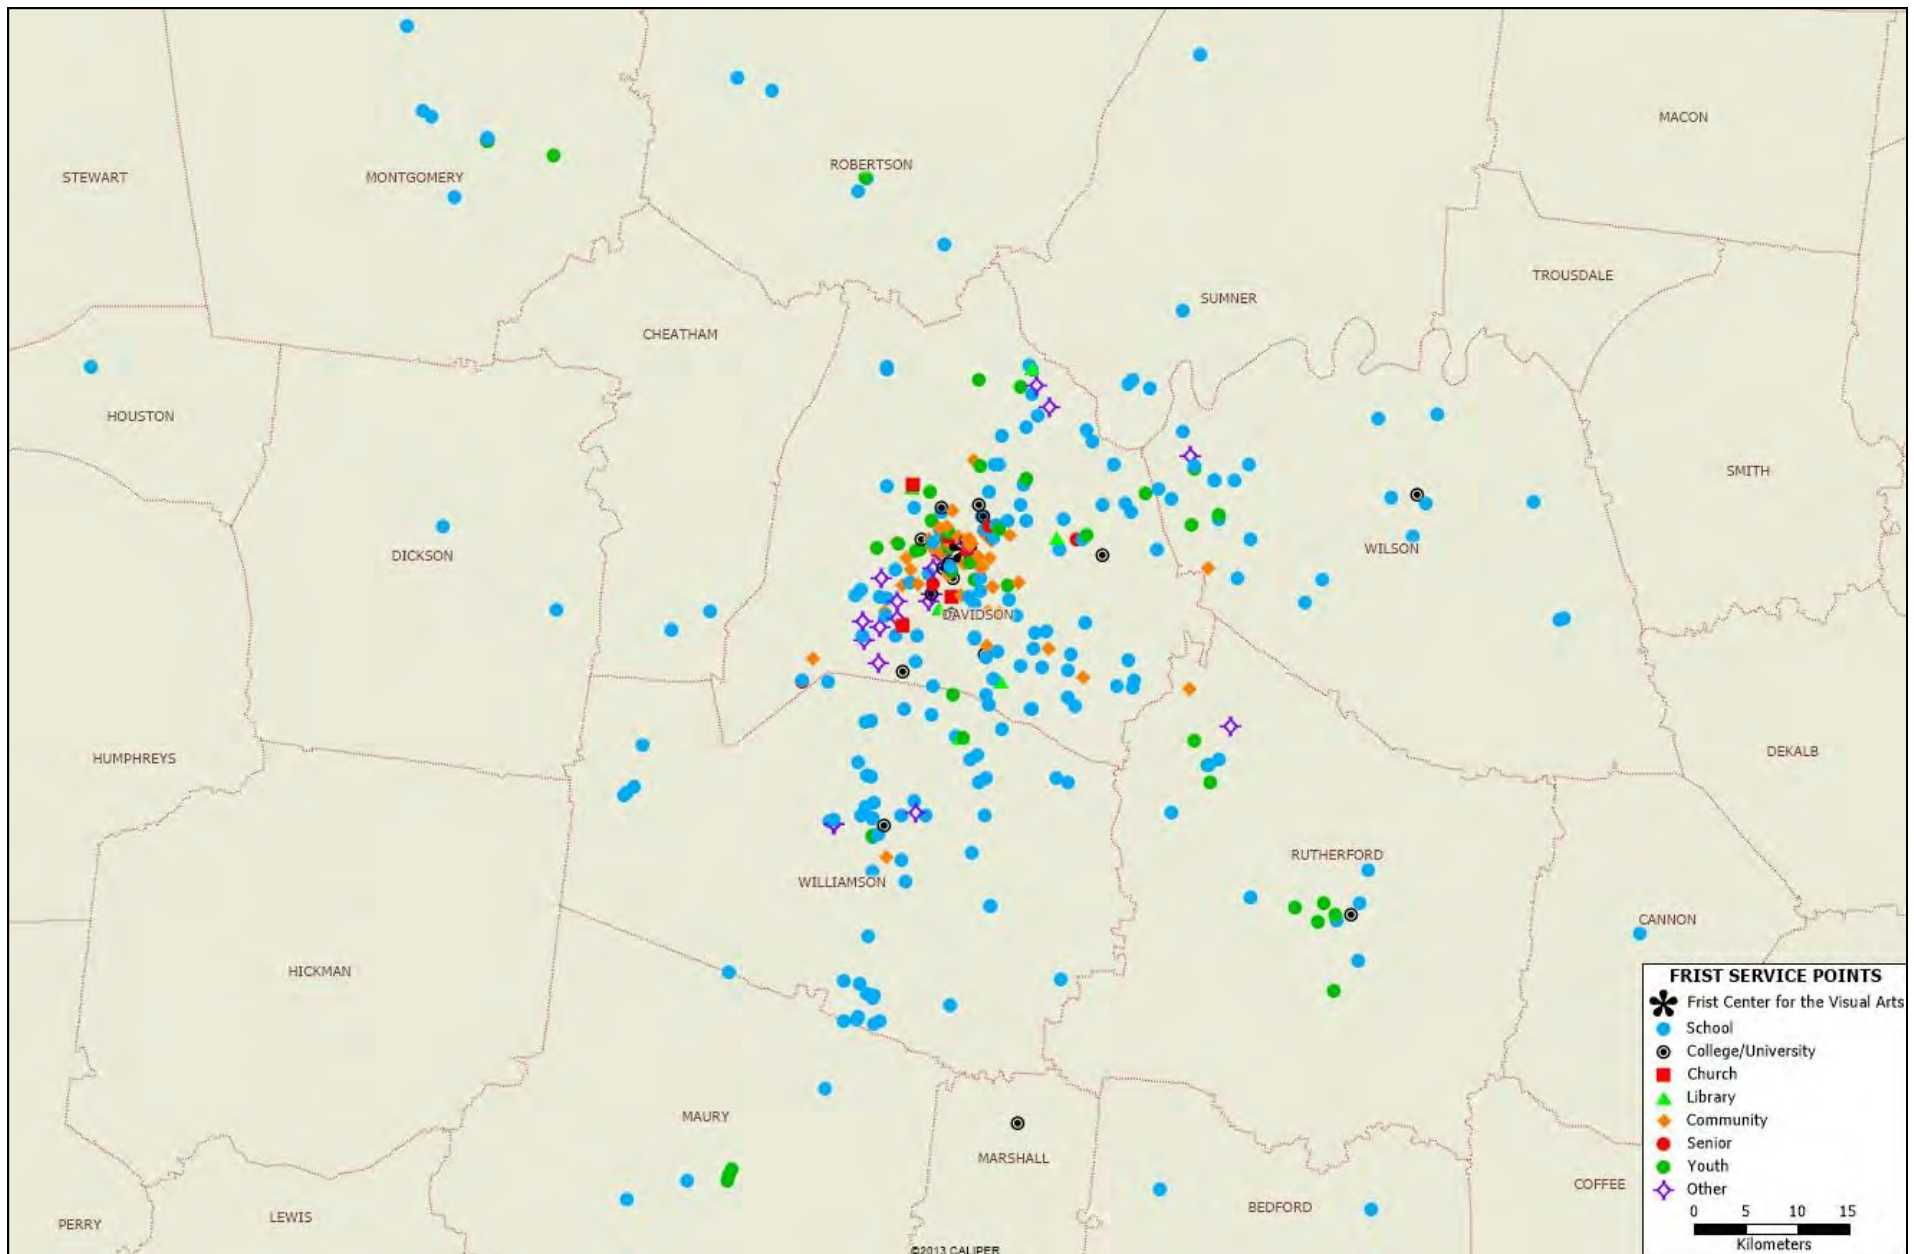

FRIST CENTER FOR THE VISUAL ARTS PROVIDES EDUCATION SERVICES TO MORE THAN 350 ORGANIZATIONS IN TENNESSEE (see next page for statewide image)