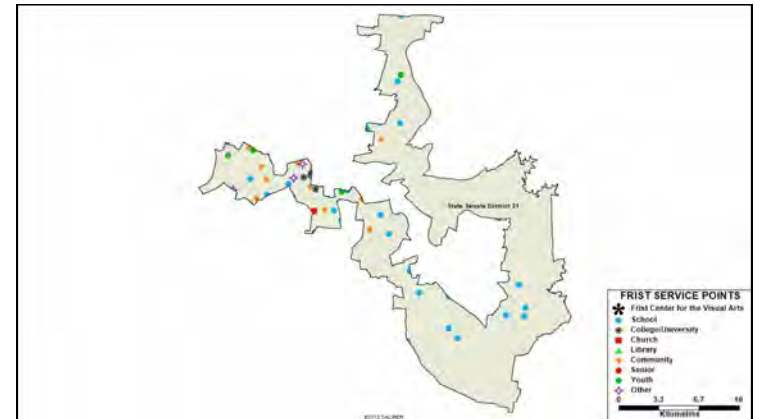

TENNESSEE SENATE DISTRICT 21

CHURCHES

Christ the King

COLLEGES & UNIVERSITIES

Belmont University- Leu Center for the Visual Arts
Vanderbilt University Department of Art
Vanderbilt University Philosophy Department

COMMUNITY

Alignment Nashville
AMAC & American Center for Outreach
American Red Cross
Belmont United Methodist Church
Catholic Charities of TN, Inc.
Conexion Americas
McCabe Community Center
Metro Parks & Recreation- Centennial Arts Center
Metro Parks & Recreation- Sevier Park Community Center
Metro Parks & Recreation-Shelby Community Center
St. Luke's Community House
The McIver Center- Y.E.S.
Youth Encouragement Services

SCHOOLS

A.Z. Kelley Elementary
Antioch High School
Big Picture High School
Cane Ridge Elementary
Cole Elementary
Dan Mills Elementary
Gartland Child Development Center

Glenclyff Comprehensive High School
Henry Maxwell Elementary
J.B. Whitsitt Elementary
Lead Southeast
Mt. View Elementary School
Nashville School of the Arts
Rosebank Elementary
St. Cecilia Academy
Thomas Edison Elementary
West End Middle School

YOUTH

Cottage Cove
New Heights Christian Community Services
New Life Summer Enrichment Camp
YMCA of Middle Tennessee Dan Mills

OTHER

Centennial Medical Center
Sow n' Grow Garden Club
UBS Financial Service