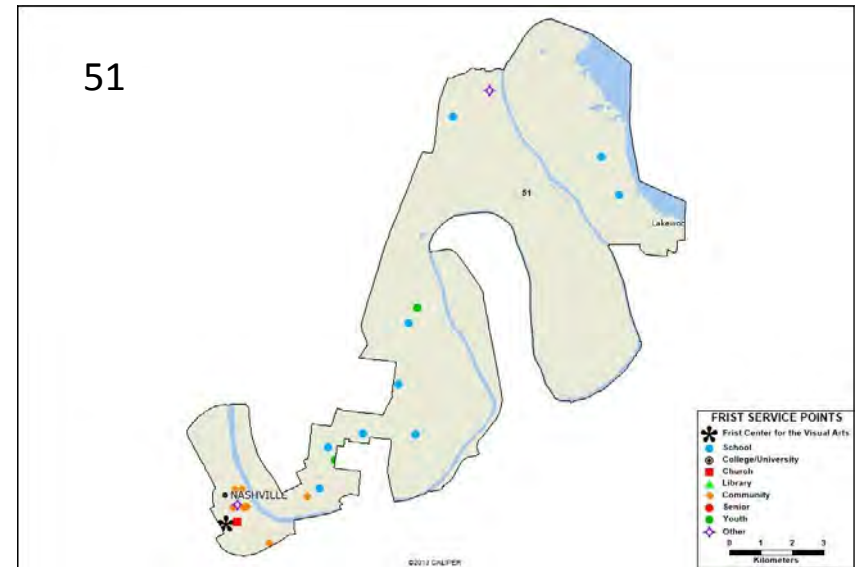

TENNESSEE HOUSE DISTRICTS 50—53. SEE FOLLOWING PAGES FOR DETAILED LISTS.