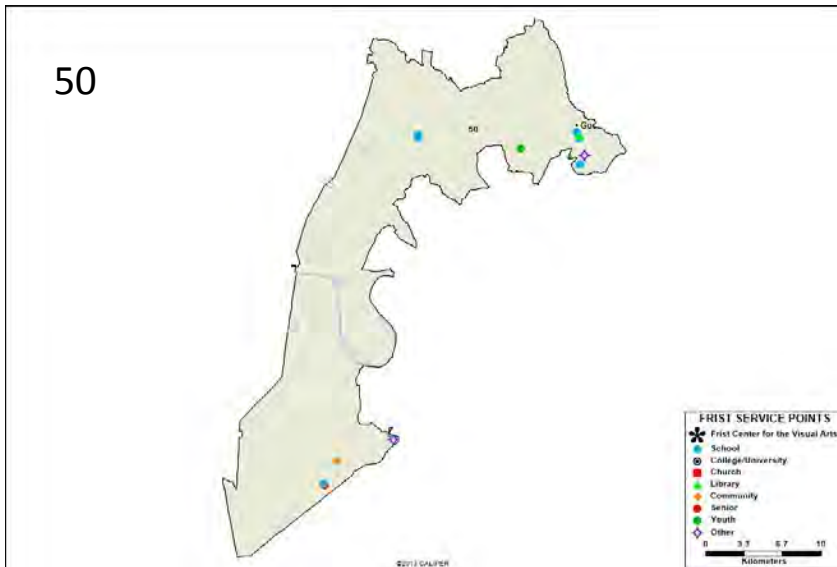

TENNESSEE HOUSE DISTRICTS 50—53. SEE FOLLOWING PAGES FOR DETAILED LISTS.