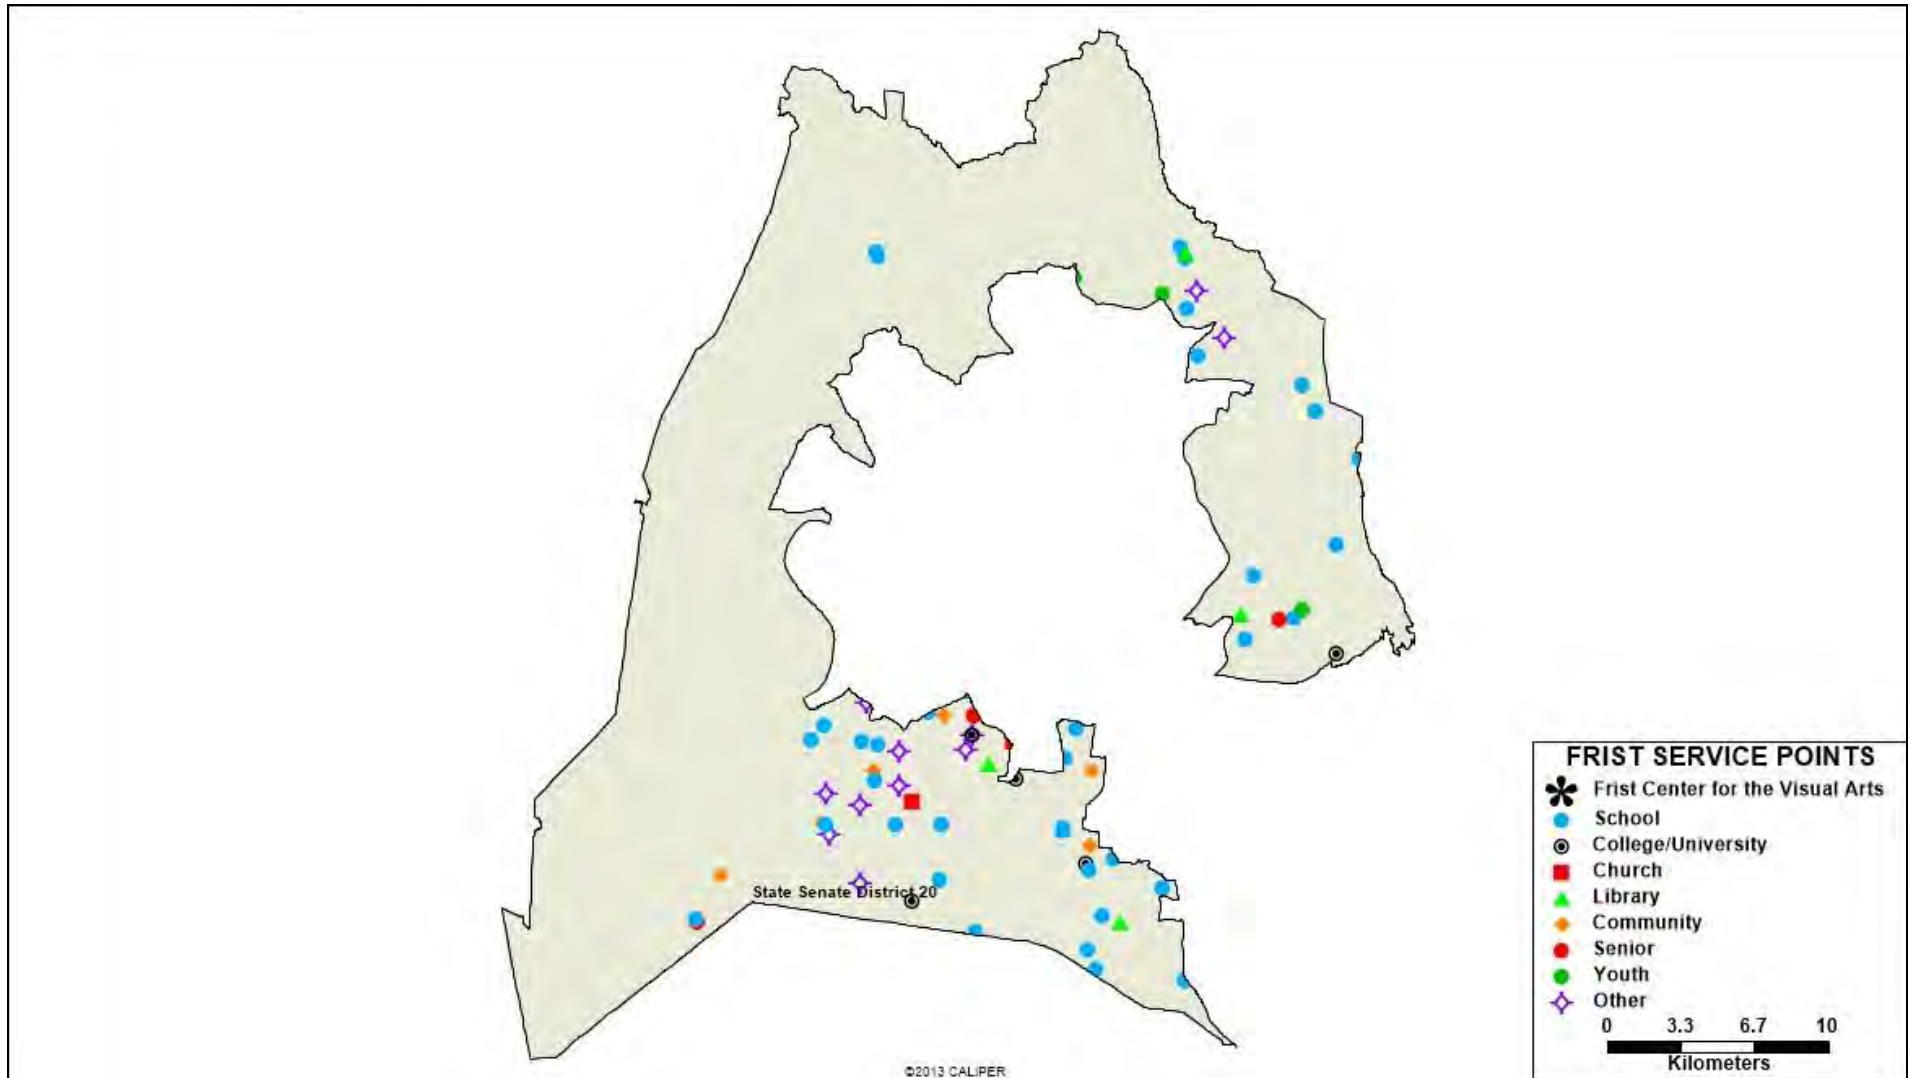

OTHER

Adult Tour- Fifth Third Bank
CSI-IIDA-IFMA

TENNESSEE SENATE DISTRICT 20—SEE NEXT PAGE FOR DETAILED LIST.

TENNESSEE SENATE DISTRICT 20

CHURCHES

St. George's Episcopal Church

COLLEGES & UNIVERSITIES

Aquinas Junior College
Art Institute of Tennessee
Lipscomb University
Tri Arts Book Club
Vanderbilt University