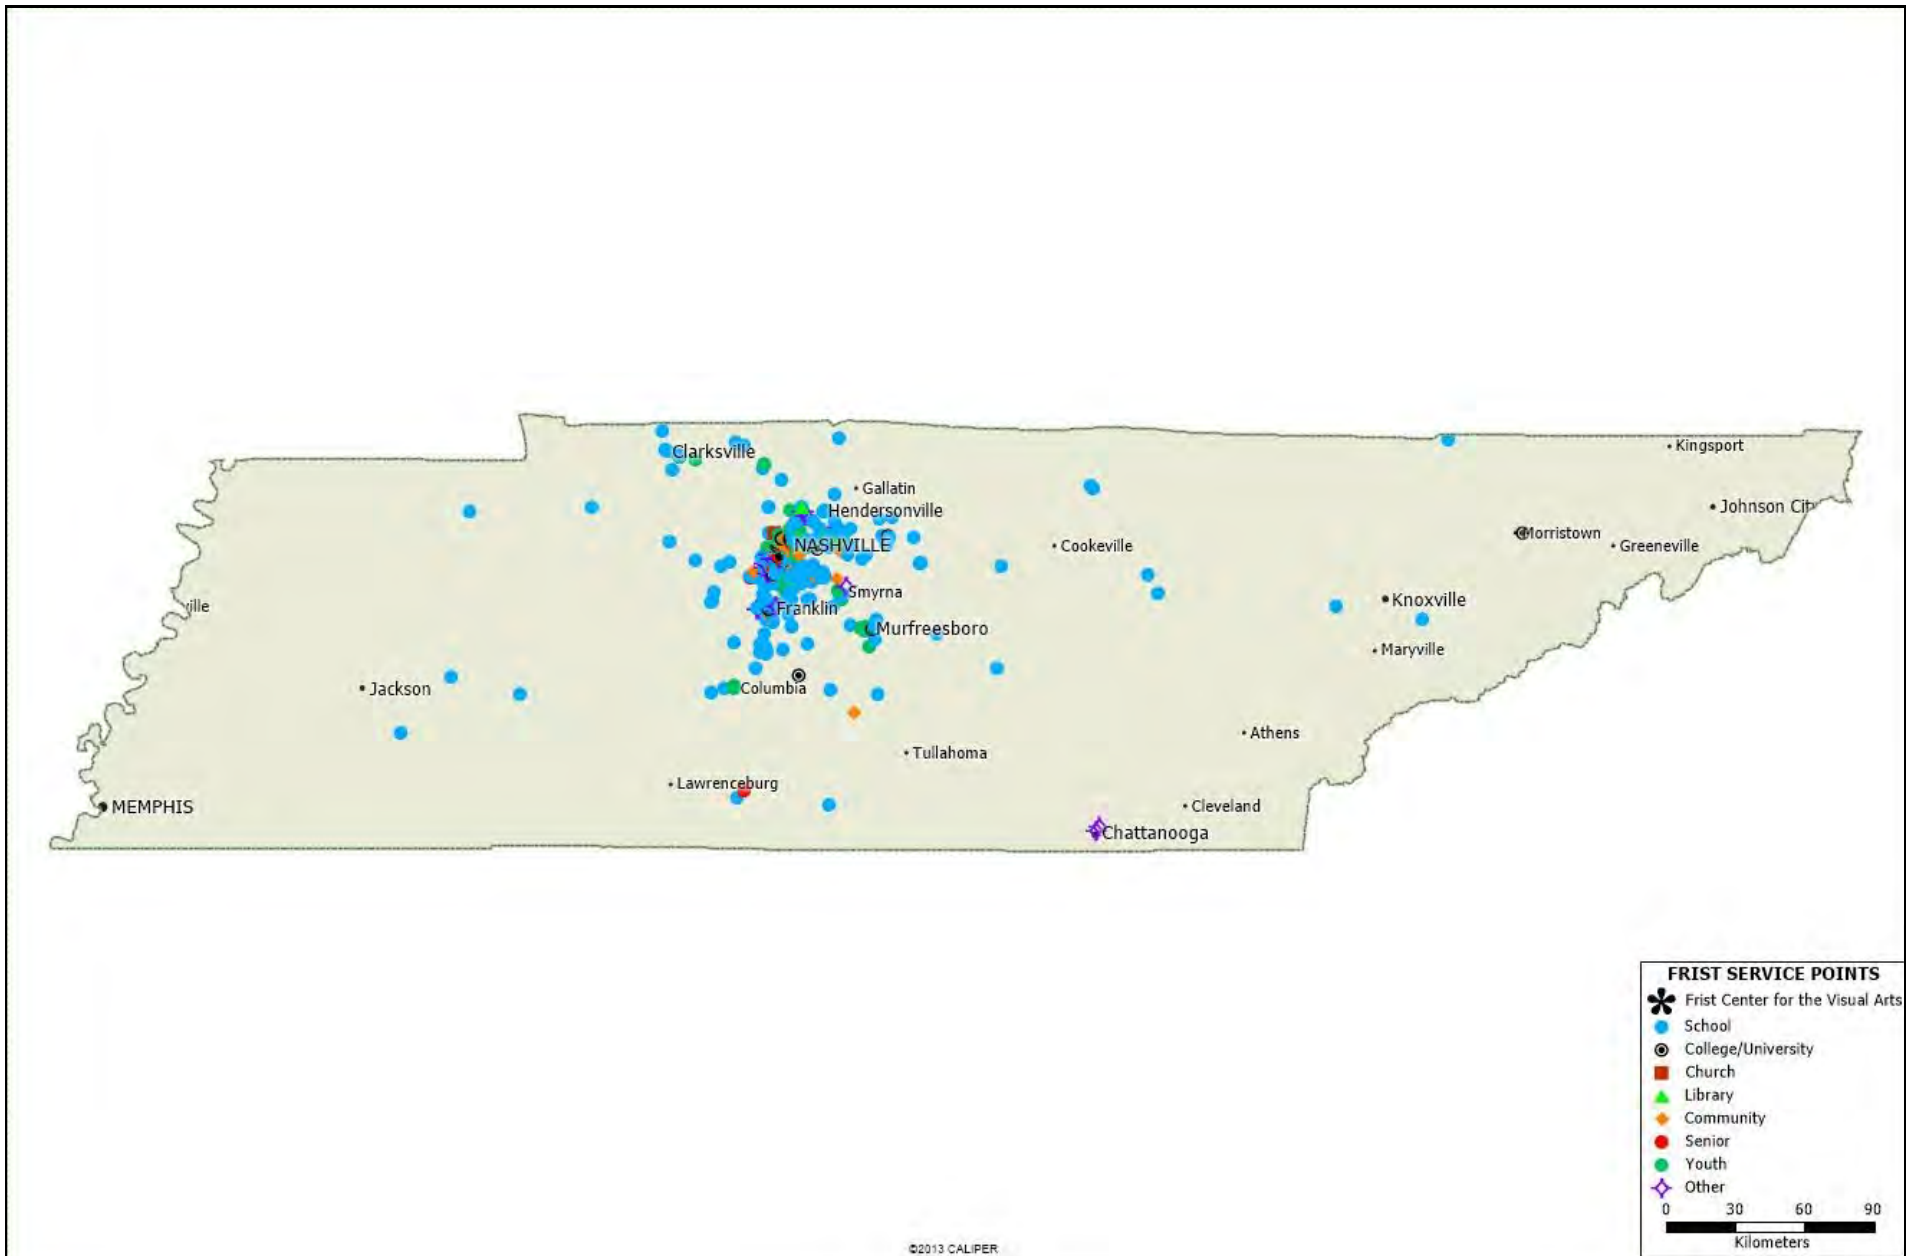

METRO COUNCIL DISTRICT 35

FiftyForward J. L. Turner
Harpeth Valley Elementary

FRIST CENTER FOR THE VISUAL ARTS PROVIDES EDUCATION SERVICES TO MORE THAN 350 ORGANIZATIONS IN TENNESSEE (see next page for statewide image)