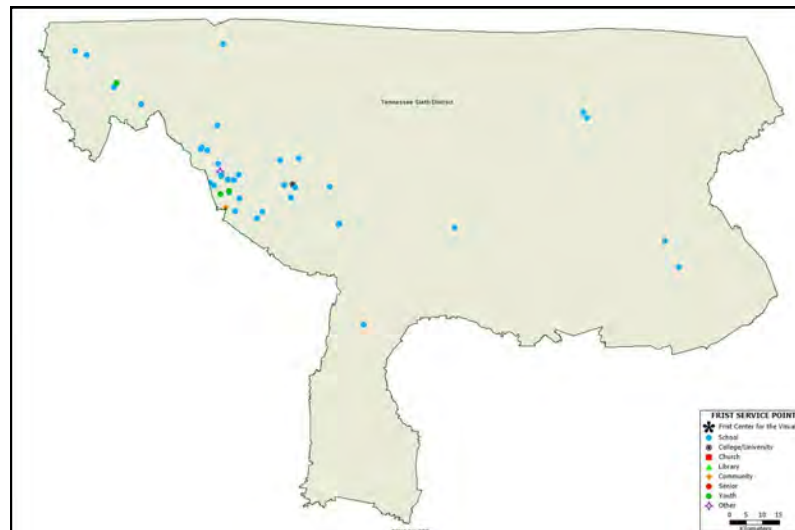

TENNESSEE 6TH CONGRESSIONAL DISTRICT

COLLEGES & UNIVEERSITIES

Cumberland University

COMMUNITY

American Sewing Guild

OTHER

Little Black Dress Club

SCHOOLS

Cannon County High School
Carroll Oakland Elementary
Charlotte Mason Elementary Tutorial
Classical Conversations- Springfield
Cookeville High School
Cornerstone Christian Academy
Crestview Elementary School
Eagle Academy
Elzie Patton Elementary
Friendship Christian
Gladeville Elementary
Greenbrier High School
Hendersonville High School
Hume Fogg Magnet High School
Indian Lake Elementary
Jo Byrns Elementary School
Jo Byrns High School
Kindercare Hendersonville
Lakeview Elementary
Lebanon High School
Livingston Academy
Mt. Juliet Elementary
Mt. Juliet High School
Mt. Juliet Middle
North Cumberland
Portland High School

Rutland Elementary
Southside Elementary
Station Camp High School
Stone Memorial High School
Stoner Creek Elementary
Tuckers Crossroads Elementary
W A Wright Elementary
Watertown Elementary
Watertown High School
Watertown Middle School
West Elementary
West Wilson Middle
Wilson Central High School

YOUTH

Robertson Academy/ENCORE
Robertson County YMCA
Rockstar Academy
Universal Gymnastics