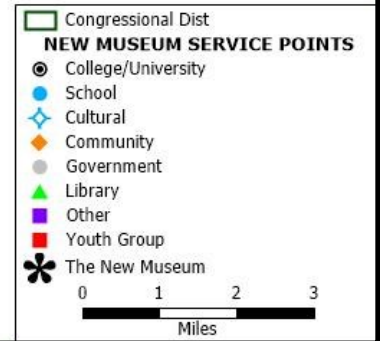

12TH CONGRESSIONAL DISTRICT—NEW MUSEUM SERVICE POINTS

NEW MUSEUM SERVICE POINTS

- College/University
- School
- ◇ Cultural
- ◇ Community
- Government
- ▲ Library
- Other
- Youth Group
- ✱ The New Museum