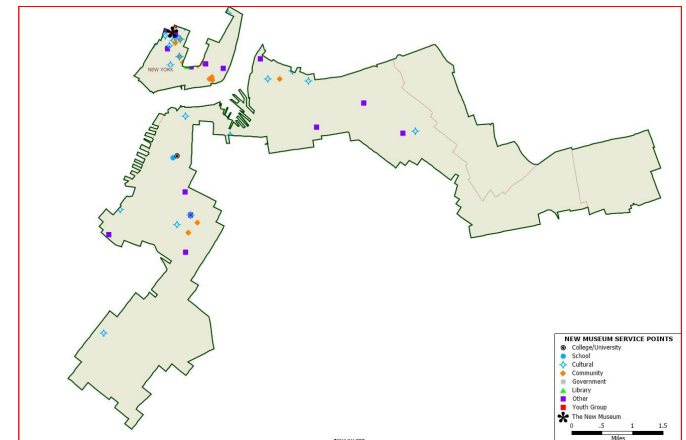

Pushcart Coffee

Red Hook Criterium/ RHC Brooklyn Navy Yard

The Old School

The Passport Project

Whole Foods Market Bowery

SCHOOL

Packer Collegiate Institute

YOUTH

Museum Teen Summit c/o New Museum G:Class

10TH CONGRESSIONAL DISTRICT—NEW MUSEUM SERVICE POINTS

COLLEGE/UNIVERSITY

Barnard College
 New York University
 Pace University
 Parsons The New School for Design
 The New School