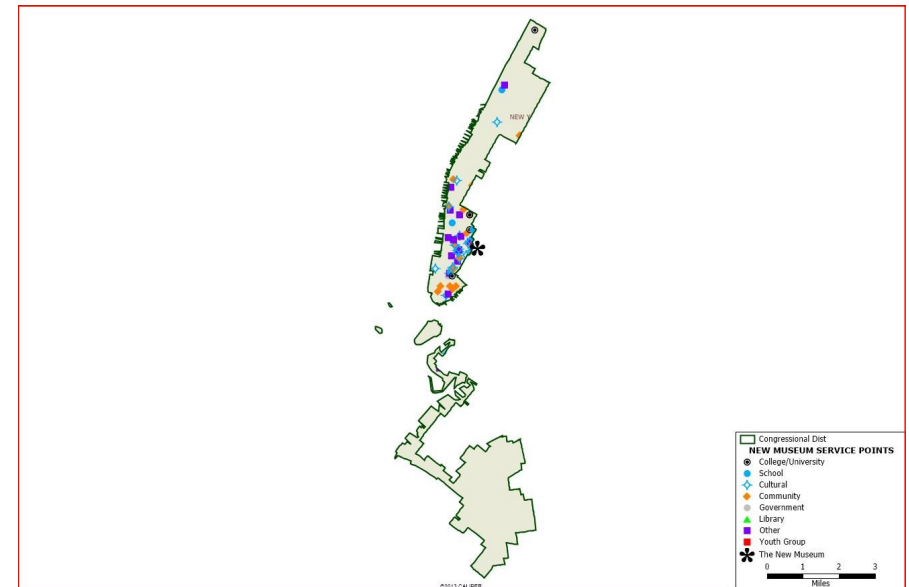

COMMUNITY

AHRC- New York- Kings Highway Program
Basilica of St. Patrick's Old Cathedral
Center for Architecture
Community Solutions
Community-Word Project (CWP)
Friends of the High Line
GrowNYC
Lower Manhattan Cultural Council
Made in the Lower East Side (miLES)
MillionTreesNYC
New York Cares
New York City Department of Parks and Recreation
One Percent for Culture
Prospect New Orleans
The Joan Mitchell Foundation
The LGBT Center

CULTURAL

Anita Glesta
Architectural League New York
Art Production Fund
ArtHERE
Arts Brookfield
Brent Birnbaum co-presented by PEN World Voices
Calling All Parties
CEC ArtsLink
CultureNow
Dance New Amsterdam
Department of Transportation/ Urban Art Program

Goldcrest Films
HOWL! Arts Inc.
Jsenko Productions
Lincoln Center for the Performing Arts
Museum of Chinese in America
New York Chinese Cultural Center
Peculiar Works Project
PEN World Voices Festival
Softwalks
Storefront for Art and Architecture
Studio Anise
Susan Teller Gallery
The Drawing Center
Third Streaming
Tokyo Space Dance

GOVERNMENT

The City of New York

OTHER

Alexander Gorlin Architects
ARUP
Bandwagon.io
bitforms
Sub Rosa
Swiss Institute
The City Atlas
The Lowline
The Uni Project
Transformance Center
Urban Omnibus
URBAN SPACESHIP
ZERZA Architects
#NAME?

SCHOOL

Great Oaks Foundation

PS 3

The Calhoun School
Visual Thinking Strategies