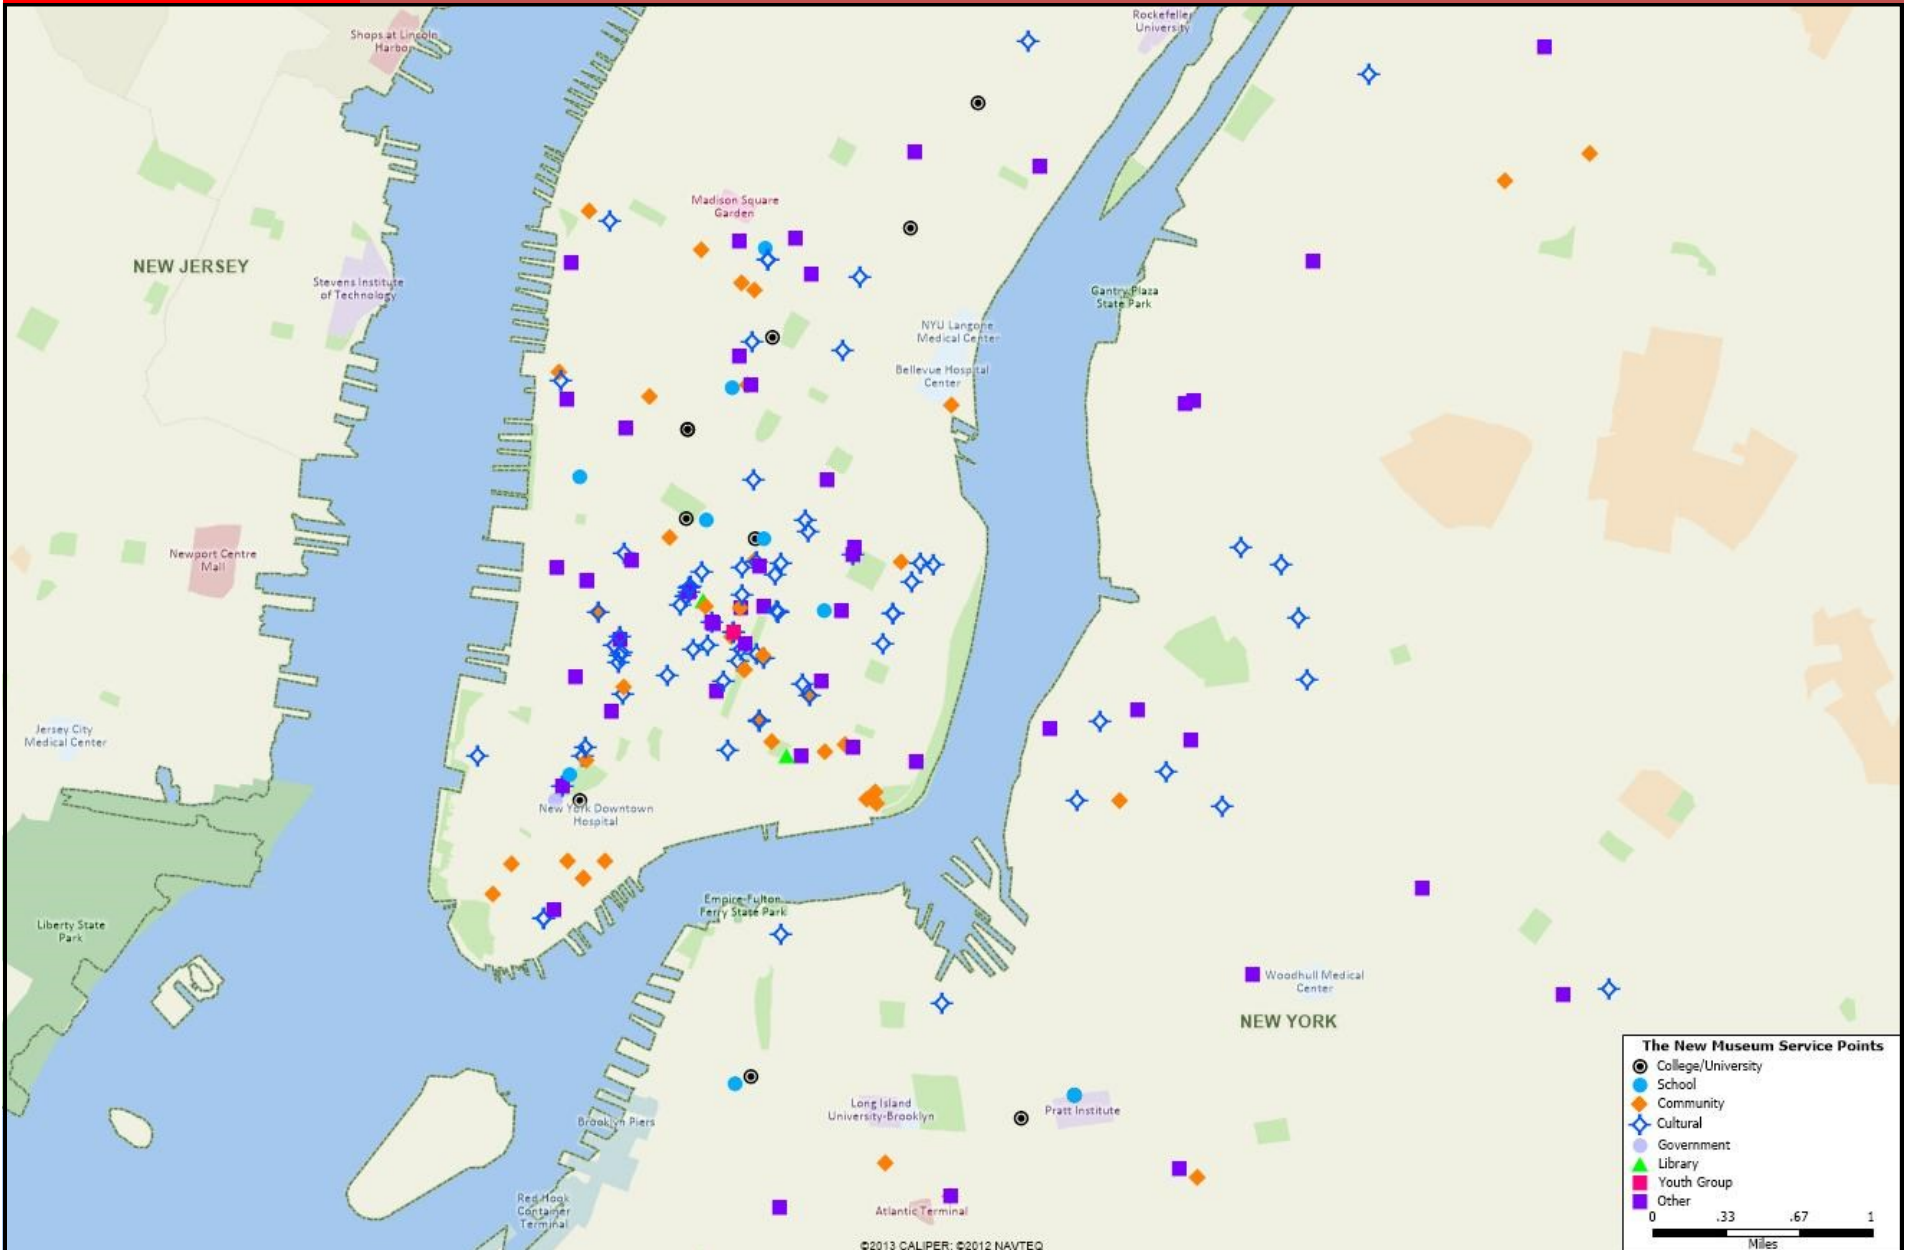

THE NEW MUSEUM
235 Bowery
New York, NY 10002
newmuseum.org

THE MISSION OF THE NEW MUSEUM IS TO PROMOTE NEW ART AND NEW IDEAS

7TH CONGRESSIONAL DISTRICT—NEW MUSEUM SERVICE POINTS

10TH CONGRESSIONAL DISTRICT—NEW MUSEUM SERVICE POINTS

12TH CONGRESSIONAL DISTRICT—NEW MUSEUM SERVICE POINTS

NEW MUSEUM SERVICE POINTS

- College/University
- School
- ◇ Cultural
- ◇ Community
- Government
- ▲ Library
- Other
- Youth Group
- ✱ The New Museum

0 .5 1 1.5
Miles

7TH CONGRESSIONAL DISTRICT—NEW MUSEUM SERVICE POINTS

COLLEGE/UNIVERSITY

St. Francis College

COMMUNITY

#ArtsTech

Abrons Arts Center

Bowery Mission