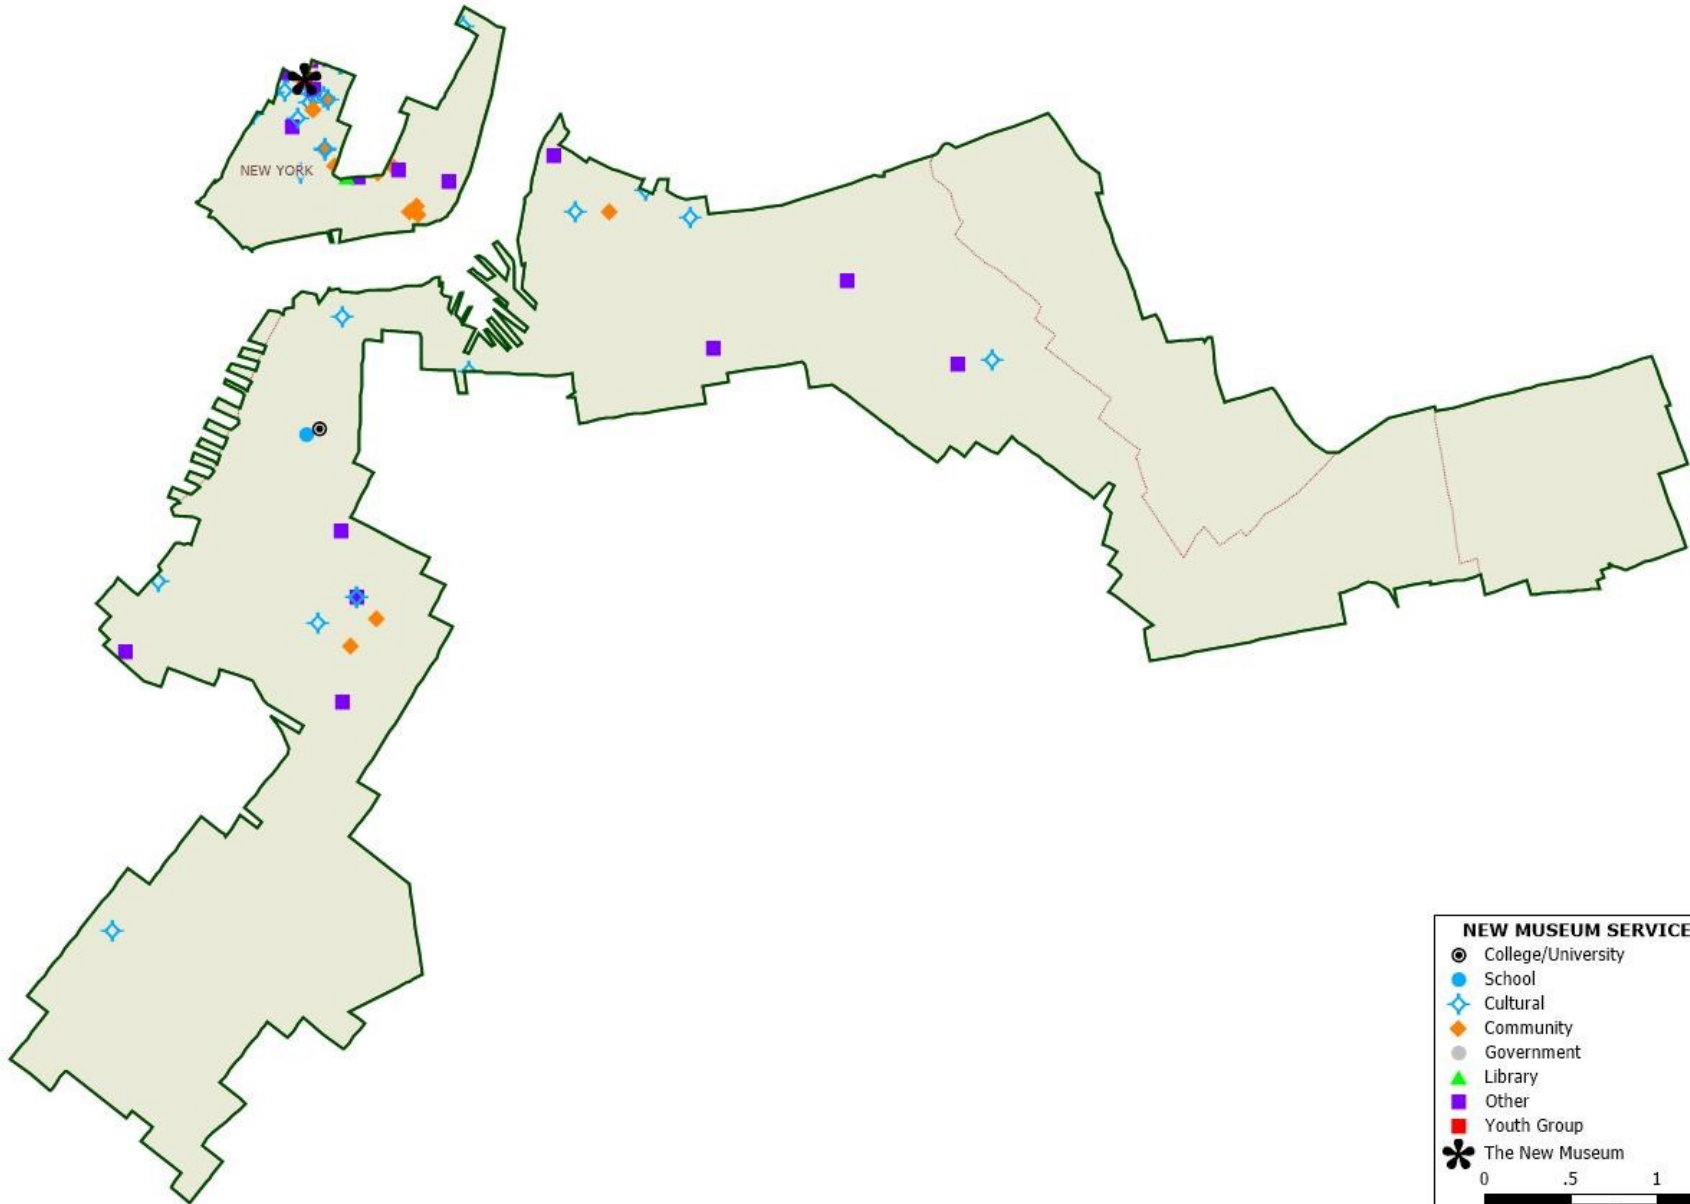

THE NEW MUSEUM
235 Bowery
New York, NY 10002
newmuseum.org

THE MISSION OF THE NEW MUSEUM IS TO PROMOTE NEW ART AND NEW IDEAS

7TH CONGRESSIONAL DISTRICT—NEW MUSEUM SERVICE POINTS

10TH CONGRESSIONAL DISTRICT—NEW MUSEUM SERVICE POINTS

12TH CONGRESSIONAL DISTRICT—NEW MUSEUM SERVICE POINTS

NEW MUSEUM SERVICE POINTS

- College/University
- School
- ◇ Cultural
- ◇ Community
- Government
- ▲ Library
- Other
- Youth Group
- ✱ The New Museum

0 .5 1 1.5
Miles

7TH CONGRESSIONAL DISTRICT—NEW MUSEUM SERVICE POINTS

COLLEGE/UNIVERSITY

St. Francis College

COMMUNITY

#ArtsTech

Abrons Arts Center

Bowery Mission