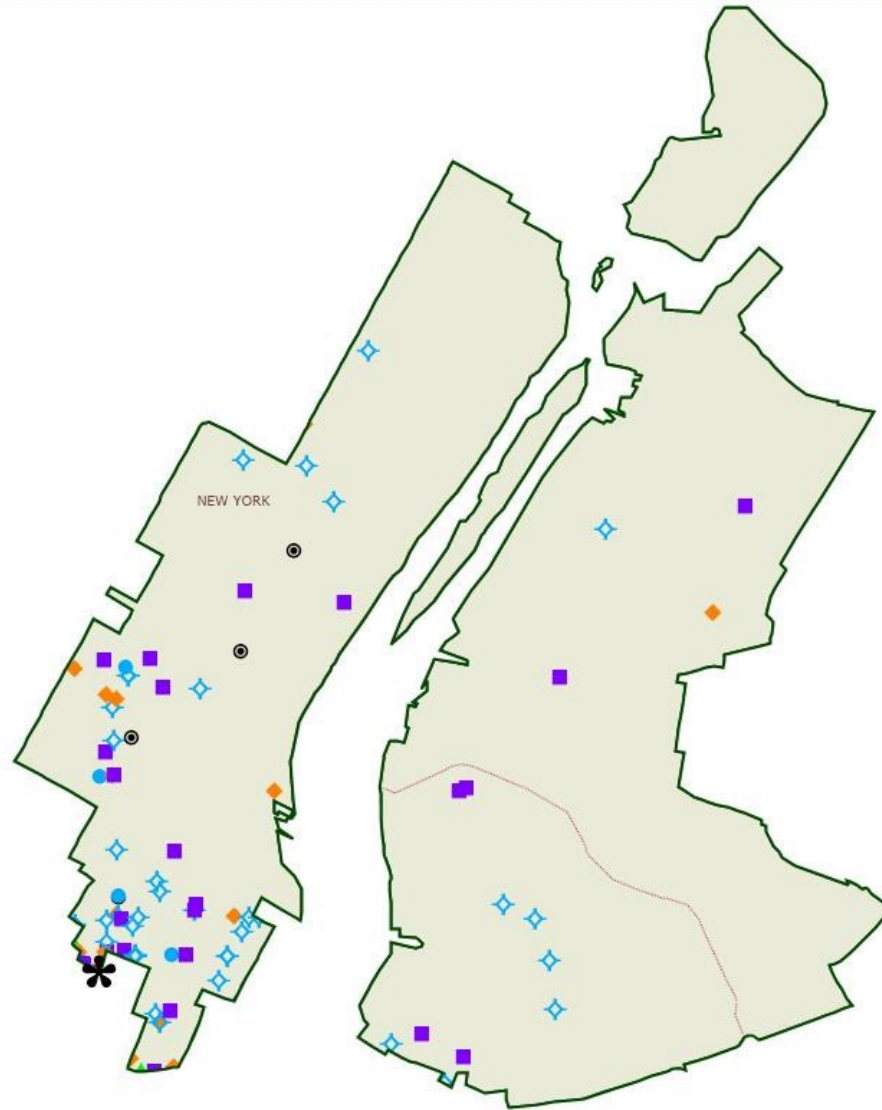

THE NEW MUSEUM
235 Bowery
New York, NY 10002
newmuseum.org

THE MISSION OF THE NEW MUSEUM IS TO PROMOTE NEW ART AND NEW IDEAS

7TH CONGRESSIONAL DISTRICT—NEW MUSEUM SERVICE POINTS

10TH CONGRESSIONAL DISTRICT—NEW MUSEUM SERVICE POINTS

12TH CONGRESSIONAL DISTRICT—NEW MUSEUM SERVICE POINTS

NEW MUSEUM SERVICE POINTS

- College/University
- School
- ◇ Cultural
- ◇ Community
- Government
- ▲ Library
- Other
- Youth Group
- ✱ The New Museum

0 .5 1 1.5
Miles

7TH CONGRESSIONAL DISTRICT—NEW MUSEUM SERVICE POINTS

COLLEGE/UNIVERSITY

St. Francis College

COMMUNITY

#ArtsTech

Abrons Arts Center

Bowery Mission